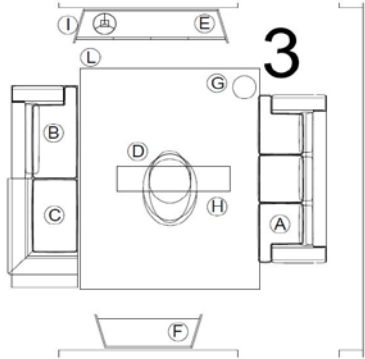

N°	Model	Description	Qty		
A	XAVIER MASTER	Sofa with armrest cm 305x110 H. 75 Structure in fabric Essential 24154/27 Talpa- Padded armrest Basement in matt black lacquered wood	1		
B	XAVIER MASTER SECTIONAL	Right half-sofa cm 168x110 H. 75 with padded armrest and backrest (XMSR33)	1		
C	XAVIER BOARD SECTIONAL WITH EXTENSION	Left half-sofa cm 199x116 H. 54 - with armrest/shelf (XBDEXL18) Main upholstery in Nabuk Maestrale 24127/3405 Tartufo Armrest/shelf in interwoven leather Mandala 24281/90 Taupe Shelf profile in satinized gun metal finishing Profiles and plaquets in satinized gun metal finishing Basement in matt black lacquered wood Loose cushions cm 45x45 in fabric Lavino 24266/14 Petrolino Loose cushions with band cm 53x53 in fabric Ocean 24289/587 Ceruleo Loose cushions with pipings - cm 48x48 - in Nabuk Maestrale 24127/3405 Tartufo Loose cushions with piping - cm 30x30 - in interwoven leather Mandala 24281/90 Taupe and pipings in Nabuk Maestrale 24127/3405 Tartufo Loose cushions with band - cm 40x40 - in fabric Ocean 24289/587 Ceruleo	1 2 2 2 1 1		
D	RYLAN	Oval low table with rotating top cm 130x90 H. 35 Oblique basement in wood upholstered in satinized gun metal and oblique top in wood in polished Ral 5008. Table can rotate 360°. Basement in satinized gun metal lacquered steel	1		
E	DANNY	Unit with four doors cm 260x60 H. 73 Top and doors in veneered wood B.558 (Erable lucido). External part of the structure and inside in polished Marron Glacè color. Satinized gun metal steel inside structure Handles with polished gun metal lacquered finishing P	1		