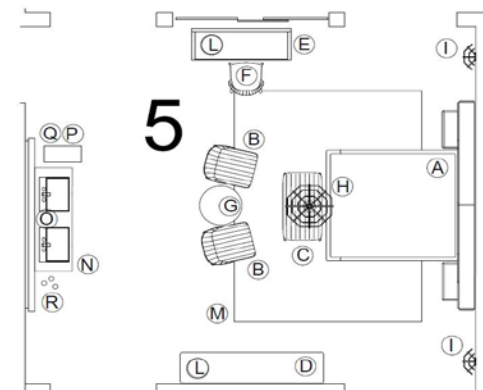

N°	Model	Description	Qty		
E	RAWDON	Make up desk with mirror cm. 170x55 H.75/118 Structure fully covered in leather Galuchat 24130/482 Sabbia. Desk pad in veneered wood C.507 Eucalipto Frisè, built-in perimetral frame in bronzed mirror, profiles in gun metal satinized steel, internal drawer in RAL 3007 matt. Rear back in Ral 1013 mat. Mirror with back-lightened LED frame.	1		
F	ANASTASIA	Chair cm 56x56 H. 75 Internal metal structure entirely unholstered in cuoio leather Kenya 24164/02 Betulla 3 mm thickness with carved espalier inserts with a pinstripe pattern.	1		
G	CYBORG LARGE	Low table cm. 60x68 H.42 Top in veneered wood C.507 Eucalipto Frisè. Sides and base in gun metal satinized steel. Visionnaire logo on vertical edge.	1		
H	BRANDO	Octagonal chandelier Ø 75 H.79 cm Structure in steel and brass gun metal satinized finish. Lampshades in Ivory Onyx.	1		
I	BRANDO	Wall lamp 46x20 H.53 cm Structure in steel and brass gun metal satinized finish. Lampshades in Ivory Onyx.	2		
L	ASTRA	Tabel lamp diam. cm 35 H. 55. Metal base in polished gun metal finishing; conical stem in polished gun metal finish with frosted EC glass terminal. Conical lampshade with horizontal stripes in polished gun metal finishing; transparent/ satinized blown glass veil.	2		
M	MARVEL	Rug cm. 400x300 - with metal plate	1		
N	HARMONY	Double washbasin console cm. 180x60 H.90 Legs in gun metal satinized steel, sides and front part covered in Jolie Gray marble milled with a conical tip and steel inserts in satinized gunmetal finish, top and 2	1