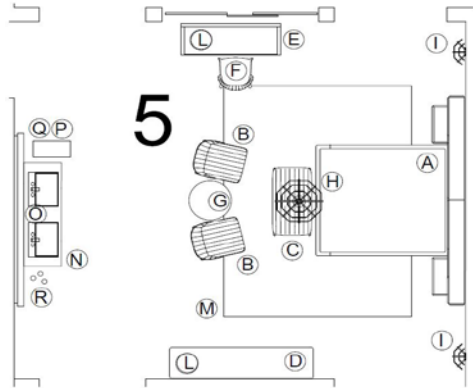

N°	Model	Description	Qty		
		washbasins cm 60x48 in white marble Vasilia "T" with lower edge in satinized gunmetal steel, nr. 3 baskets internally RAL 9010 matt lacquer. Including 2 mirrors cm. 44x120 with frame in gun metal satinized steel and diagonal insert in Jolie Gray marble and steel.			
P	HARMONY	Towel holder cm. 60x30 H.85 In satinized gun metal steel , support surface in Jolie gray marble	1		
Q	HARMONY	Stand cm. 9x4 H.15 In satinized gun metal lacquered steel, inserts in Jolie Gray marble	2		
R	MADDY	Suspended lamp cm. diam. 8 H.23 In Statuario Venato marble, satinized gun metal stainless steel	3		
	SECRET	Set of bath towels in chambray - 100% cotton	1		
TOTALE ROOM 5 (Accessories and Art gallery EXCLUDED)					
	ART GALLERY	Birches 190x130 (Michael) - chromed steel frame	1		
TOTAL ROOM 5					