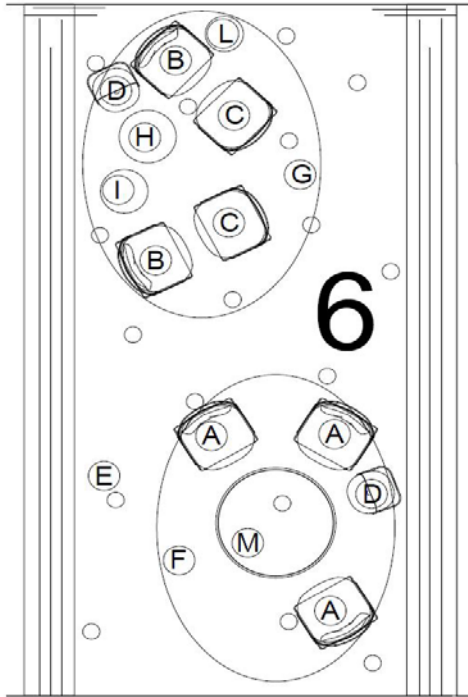

N°	Model	Description	Qty		
F	POMPEI	Outdoor oval rug cm 350x250	1		
G	ERCOLANO	Outdoor oval rug cm 350x250	1		
H	BREEZE OUTDOOR	Low table diam. cm 60 H. 41 - top with blue butterfly. Structure in mat natural Iroko wood; metal details in gold satinized steel.	1		
I	BREEZE OUTDOOR	Low table diam. cm 50 H. 51 - top with humming bird. Structure in mat natural Iroko wood; metal details in gold satinized steel.	1		
L	BREEZE OUTDOOR	Low table diam. cm 40 H. 61 - top with Betta Splendes fish. Structure in mat natural Iroko wood; metal details in gold satinized steel.	1		
M	OBERTO	Low table diam. cm 126 H. 42. Main structure in black lacquered manao with strings in cuoio leather and metal clips in shiny stainless steel with Visionnaire logo. Top in Striato Olimpico marble	1		
TOTAL ROOM 6 (Accessories and Art gallery EXCLUDED)					
	ART GALLERY	Custode Samurai VIII (Matteo Pugliese)	1		
	(special sales conditions)	Custode della luce (Matteo Pugliese)	1		
TOTAL ROOM 6					