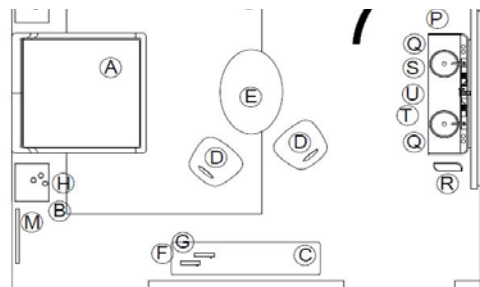

N°	Model	Description	Qty		
M	<b>MILO</b>	Base and stem in black nickel satinized lacquered steel, lampshade in blown glass with water/milk effect. Rectangular mirror cm 90x220 Perimetral structure in black nickel satinized steel - mirror in colours silver/pink/light blue.	2		
N	<b>ANTHAR</b>	Dormeuse left cm 180x95 H. 72 Front structure and seat in fabric Ocean 24289/993 Pastello - Rear structure in Nabuk Maestrale 24127/3413 Nero - Plinth in black shiny lacquered wood including 1 loose cushion cm 70x50 in fabric Ocean 24289/993 Pastello  Loose cushion cm 45x45 in fabric Oban 24287/01 Grigio, pipings in Soft Leather 1184 Peltro  Loose cushion cm 35x35 in fabric Douglas 24286/07 Sale e Pepe, pipings in Nabuk Maestrale 24127/3413 Nero	1  2  1		
O	<b>REGIS</b>	Rug cm. 400x300	1		
P	<b>KOBOL</b>	Double washbasin console cm 200x65 H. 90 Structure and front drawers in groove wood in dark colour B182, shiny finishing Structure in black nickel satinized steel Shaped top in Invisible Light marble Shelf in tempered glass th. mm 10 - black lacquered Set of taps with 2 holes - black nickel satinized Round sink diam. cm 45 H. 13 in ceramic - ext. platinum and int. white	1		
Q	<b>KOBOL</b>	Mirror cm 46x104 sp. cm 3 Grinded mirror with back in wood. Decorative brass elements in black nickel lacquered finishing	2		
R	<b>KOBOL</b>	Towel holder cm 44x14 H. 72. Structure in black nickel satinized steel. Base in Invisible Light marble.	1		