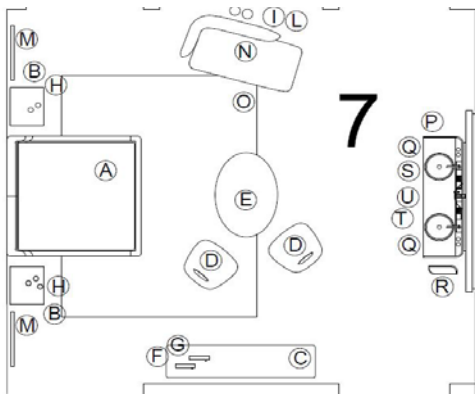

N°	Model	Description	Qty		
M	<b>MILO</b>	Base and stem in black nickel satinized lacquered steel, lampshade in blown glass with water/milk effect. Rectangular mirror cm 90x220 Perimetral structure in black nickel satinized steel - mirror in colours silver/pink/light blue.	2		
N	<b>ANTHAR</b>	Dormeuse left cm 180x95 H. 72 Front structure and seat in fabric Ocean 24289/993 Pastello - Rear structure in Nabuk Maestrale 24127/3413 Nero - Plinth in black shiny lacquered wood including 1 loose cushion cm 70x50 in fabric Ocean 24289/993 Pastello  Loose cushion cm 45x45 in fabric Oban 24287/01 Grigio, pipings in Soft Leather 1184 Peltro  Loose cushion cm 35x35 in fabric Douglas 24286/07 Sale e Pepe, pipings in Nabuk Maestrale 24127/3413 Nero	1  2  1		
O	<b>REGIS</b>	Rug cm. 400x300	1		
P	<b>KOBOL</b>	Double washbasin console cm 200x65 H. 90 Structure and front drawers in groove wood in dark colour B182, shiny finishing Structure in black nickel satinized steel Shaped top in Invisible Light marble Shelf in tempered glass th. mm 10 - black lacquered Set of taps with 2 holes - black nickel satinized Round sink diam. cm 45 H. 13 in ceramic - ext. platinum and int. white	1		
Q	<b>KOBOL</b>	Mirror cm 46x104 sp. cm 3 Grinded mirror with back in wood. Decorative brass elements in black nickel lacquered finishing	2		
R	<b>KOBOL</b>	Towel holder cm 44x14 H. 72. Structure in black nickel satinized steel. Base in Invisible Light marble.	1		