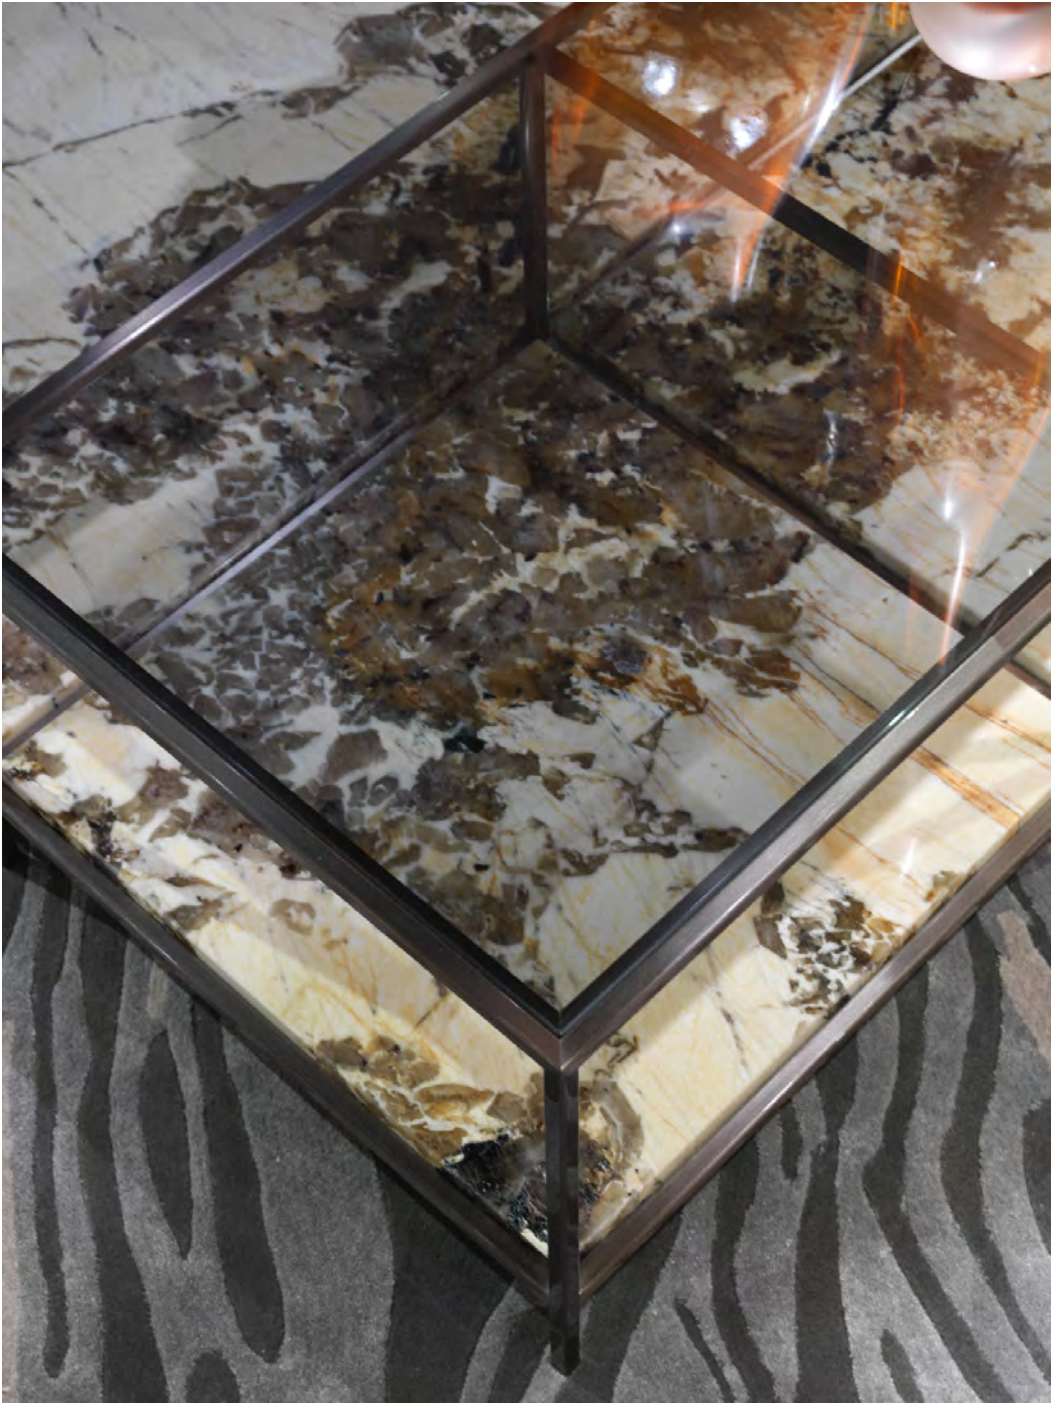

Anthem Livingroom

23_Visio SdM 019_0100