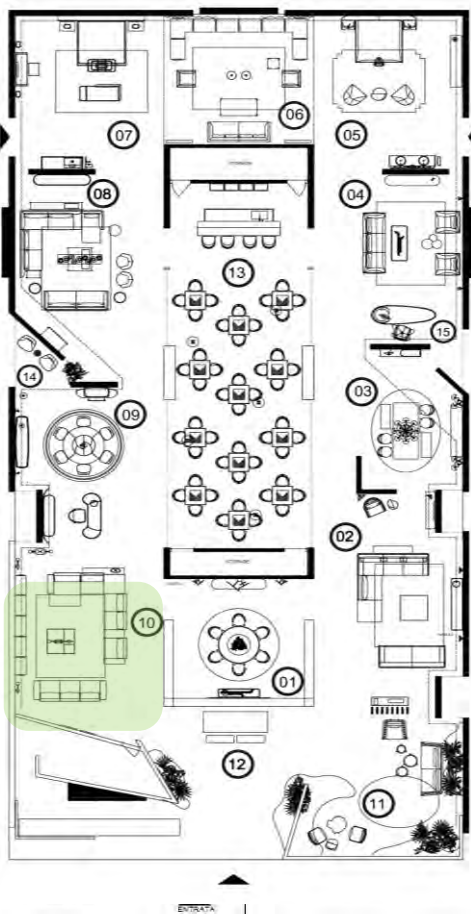

## Anthem Livingroom

33\_Visio SdM 019\_0064

Anthem Livingroom

34\_Visio SdM 019\_0149

N°	Model	Description	Qty
A	<b>ANTHEM</b>	<p>Sofa composition:            Chaise Longue Large left - 138x160 H. 83 cm (Euro 14.869)            Central element cm 100x104 H. 83 (Euro 8.242)            Pouf element cm 92x92 H. 41 (Euro 5.264)            Table for pouf cm 50x40 upholstered in leather Honeycomb 24299/20 Bruno (Euro 1.831)            Central element cm 174x104 H. 83 (Euro 14.061)            Right lateral element cm 115x104 H. 83 (Euro 10.016)            Back supporting structure upholstered in printed leather Honeycomb 24299/20 Bruno            Externally and internally upholstered in Nabuk Maestrале 24127/3405 Tartufo            Piping in Nabuk Maestrале 24127/3405 Tartufo            Steel parts finished with gunmetal grey satin lacquering            Metal plates with engraved Visionnaire logo</p> <p><b>ALTERNATIVE VERSION - Eu 34.085,00</b></p> <p>Sofa composition:            Chaise Longue Large left - 138x160 H. 83 cm (Euro 9.716)            Central element cm 100x104 H. 83 (Euro 5.473)            Pouf element cm 92x92 H. 41 (Euro 3.262)            Table for pouf cm 50x40 upholstered in leather Honeycomb 24299/20 Bruno (Euro 1.831)            Central element cm 174x104 H. 83 (Euro 8.964)            Right lateral element cm 115x104 H. 83 (Euro 6.670)            Back supporting structure upholstered in printed leather Honeycomb 24299/20 Bruno  <b>Externally and internally upholstered in Vermeer 24175</b>            Piping in Nabuk Maestrале 24127/3405 Tartufo            Steel parts finishing with gunmetal grey satin lacquering            Metal plates with engraved Visionnaire logo</p> <p>Loose cushions cm 35x35 Essential 24154/02 Creta            Loose cushions cm 35x35 Essential 24154/27 Talpa            Loose cushions cm 35x35 Khemar 24306/10 Mattone            Loose cushions cm 35x35 Khemar 24306/12 Sabbia</p>	<p>1</p> <p>2</p> <p>2</p> <p>2</p> <p>2</p>