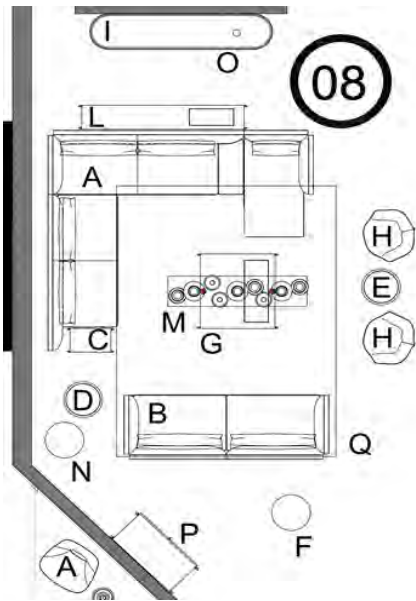

	N°	Model	Description	Qty
	P	<b>KINGS CROSS</b>	Bar unit cm. 98x50 H. 160 Base in Canaletto walnut open-pore solid wood External structure with doors in wood lacquered in polished Ral 3007 Amaranto Internal shelves in wood lacquered in matt Ral 3007 Amaranto Back-lit central mirror Handle in champagne lacquered satinized metal Terminal elements in champagne lacquered satinized metal	1
	Q	<b>REMY/17</b>	Carpet 300x400 cm with metal plate	1
	<b>TOTALE ROOM 8</b>			