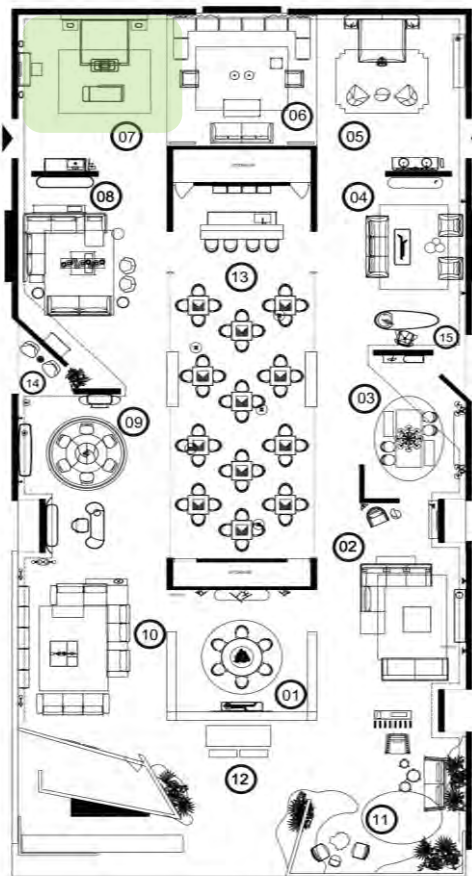

Beloved Art Livingroom

21_Visio SdM 019_0271

Beloved Art Livingroom

22_Visio SdM 019_0293

Beloved Art Livingroom

23_Visio SdM 019_0284

Beloved Art Livingroom

24_Visio SdM 019_0300

Beloved Art Livingroom

25_Visio SdM 019_0296

Beloved Art Livingroom

26_Visio SdM 019_0411

Beloved Art Livingroom

27_Visio SdM 019_0394

Beloved Art Livingroom

28_Visio SdM 019_0417

N°	Model	Description	Qty
		Corian sink cm 72x48 H. 12 col. Clay C37 with profile in satinized gun metal lacquered steel Top in Vasilia T marble Total Euro: 27.640,00	
		Corian sink cm 72x48 H. 12 col. Clay C37 with profile in satinized gun metal lacquered steel Taps with black nickle finishing - knob in Calacatta Gold marble	
G	PLEASURE	Mirror cm. 44x120 (price included in the console) External frame in satinized gunmetal grey lacquered steel Diagonal insert in Les Quatre Saisons marble Inserts in satinized gunmetal grey lacquered steel ALTERNATIVE VERSION Mirror cm. 44x120 (price included in the console) external frame in satinized gunmetal grey lacquered steel Diagonal insert in Vasilia T marble Inserts in satinized gun metal lacquered steel	1
H	HARMONY	Towel holder cm. 60x30 H.85 Structure in satinized gun metal steel, tray plate in Les Quatre Saisons marble	1
I	HARMONY	Clothes hanger cm. 9x4 H.15 Structure in satinized gun metal lacquered steel, inserts in Les Quatre Saisons marble	2
L	MADDY	Suspension lamp diam. 8 H.23 cm In Veined Statuary marble, structure with ferrule in satinized gunmetal grey lacquered steel	3
M	ETHAN	Rectangular chandelier cm. 120x60 H.80 with chain Structure and ceiling cup in satinized Siena lacquered steel Tubes in transparent glass. Perimetral LED lighting	1
N	ETHAN	Table lamp cm. 30x20 H.38 Structure in satinized Siena lacquered steel Tubes in transparent glass. Perimetral LED lighting	2
O	ETHAN	Wall lamp cm. 30x24 H.60 Structure in satinized Siena lacquered steel Tubes in transparent glass. Perimetral LED lighting	2