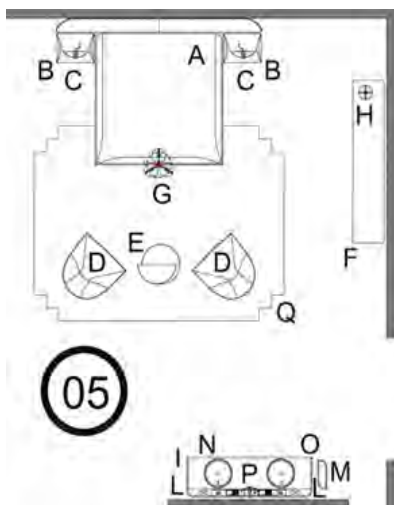

N°	Model	Description	Qty
I	KOBOL	Double wash basin console cm 200x65 H. 90 External structure and drawers fronts in stained Abonos carved wood with open-pore finishing. Structure in black nickle lacquered satinized steel. Shaped top in Les Quatre Saisons marble. Shelf in black rear-lacquered tempered glass (thick. 8 mm). Taps with black nickle satinized finishing. Ceramic round basin diam. cm 45 H. 13, externally finished in platinum - internally in polished white.	1
L	KOBOL	Oval mirror cm 46x104 sp. cm 3 Ground mirror with wooden rearback. Decorative elements in black nickle lacquered satinized brass.	2
M	KOBOL	Towel holder cm 44x14 H. 72. Structure in black nickle lacquered satinized steel. Ballasted base in Les Quatre Saisons marble.	1
N	KOBOL	Ceramic multi-purpose box cm 30x8.5 H. 11 Ribbed structure, externally finished in shiny platinum - internally enamelled in polished white. Soap dish and cover in black nickle satinized steel.	1
O	KOBOL	Ceramic single box cm 10.5x8.5 H. 11 Ribbed structure, externally finished in shiny platinum - internally enamelled in polished white. Cover equipped with soap dispenser in black nickle satinized steel.	1
P	AKIRA	Single wall lamp cm. 27x22 H. 35,40 Mounting plate for wall fixing in black nickle satinized steel. Lamp holder in turned brass with light diffuser in satin glass. Fan shaped lampshade upholstered in fabric Khemar 24306/42 Sabbia	1