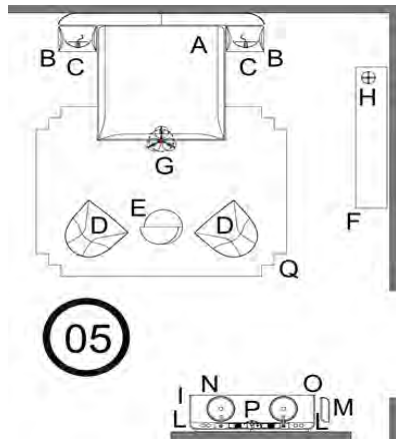

21_Visio SdM 019_0894

Ca' Foscari Bedroom

22_Visio SdM 019_0998

Ca' Foscari Bedroom

23_Visio SdM 019_1000

Ca' Foscari Bedroom

24_Visio SdM 019_1013

Ca' Foscari Bedroom

25_Visio SdM 019_0902

Ca' Foscari Bedroom

26_Visionnaire Salone del Mobile 019_0599

Ca' Foscari Bedroom

27_Visionnaire Salone del Mobile 019_0481

Ca' Foscari Bedroom

28_Visio SdM 019_0971

	N°	Model	Description	Qty	
	A	CA' FOSCARI LARGE	Bed with padded headboard cm. 330x226 H. 118 (for mat. 200x200 cm) Headboard upholstered in leather Nabuk Maestrale 24127/3402 Mughetto with "Cà Foscari" embroidery Curved headboard base and bed base in Siene lacquered polished steel. Bedframe upholstered in leather Nabuk Maestrale 24127/3402 Mughetto Orthopaedic mattress "Doge" cm. 200x200 H.20 Wooden slats included.	1	
			ALTERNATIVE VERSION - Euro 18.718,00 Bed with padded headboard cm. 330x226 H. 118 Headboard upholstered in leather Nabuk Maestrale 24127/3402 Mughetto without embroidery Curved headboard base and bed base in Siene lacquered polished steel. Bedframe upholstered in leather Nabuk Maestrale 24127/3402 Mughetto Wooden slats included.	1	
		CAMPIELLO	Quilted bed cover cm. 280x260	1	
		CAMPIELLO	Set of bed sheets with 2 pillow cases (4 pieces) with embroidery (2 pillows)	1	
		CAMPIELLO	Loose cushions cm 30x50 with pleated upholstery - colour shade white/grey	2	
		CAMPIELLO	Pleated throw cm. 110x260, double-face white/grey colour	1	
		B	CA' FOSCARI	Bedside table with drawer cm 60x45 H. 45 Main structure lacquered in polished Ral 7036 Base and under-top profile in calendered steel with Siene lacquered polished finishing. Drawer front upholstered in leather Nabuk Maestrale 24127/3402 Mughetto. Drawer internally lacquered in matt Ral 7036. Rear back lacquered in matt Ral 7036.	2