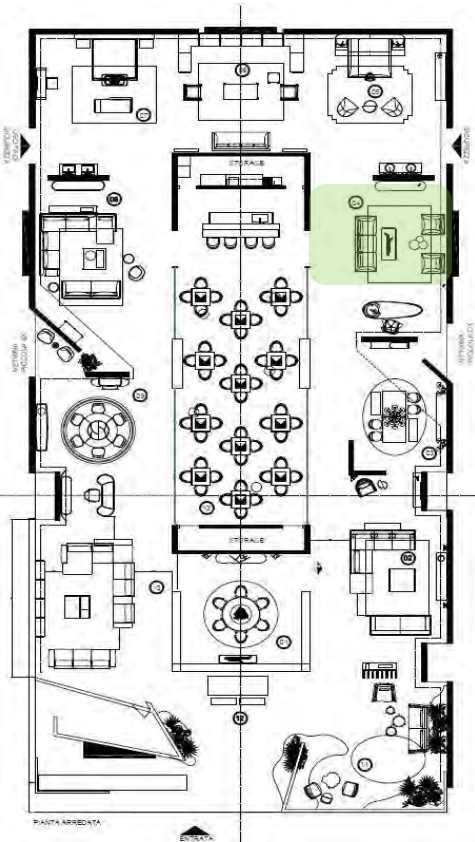

Ca' Foscari Livingroom

37_Visio SdM 019_0094

Ca' Foscari Livingroom

38_Visio SdM 019_1065

Ca' Foscari Livingroom

39_Visio SdM 019_1285

Ca' Foscari Livingroom

40_Visio SdM 019_0092

Ca' Foscari Livingroom

41_Visio SdM 019_0071

N°	Model	Description	Qty
A	CA' FOSCARI	Sofa with padded armrests cm 290x98 H. 78 Upholstery in Nabuk Maestrale 24127/3405 Tartufo Curved base and armrest profile in Siene lacquered polished steel. Decorative cushions cm 45x45 in faux fur Caspian 24307/01 Grey	1
B	CA' FOSCARI	Armchair with padded armrests cm 110x98 H. 78 Upholstered in fabric Vermeer 24175/33 Giada Curved base and armrest profile in Siene lacquered polished steel.	2
C	LEONARDO	Low unit with 4 doors cm 240x50 H. 65 Shaped top in Amazonite granite Structure in ribbed wood upholstered in Soft Leather 1157 Acciaio (including rearback) Internally lacquered in matt Ral 7036 Plinth, under-top profile and vertical insert in Siene lacquered polished steel. Option: LED Lights	1
		ALTERNATIVE VERSION - Eu 25.152,00 Low unit with 4 doors cm 240x50 H. 65 Shaped top in Orobic Arabesque Grey Structure in ribbed wood upholstered in Soft Leather 1157 Acciaio Internally lacquered in matt Ral 7036 Plinth, under-top profile and vertical insert in Siene lacquered polished steel.	1
D	GRANGER	Low table diam. cm. 50 H. 50. Round top in Invisible Grey "leather-hand" marble with liquid gold insert Base and shaped supporting pillar in gold lacquered steel	1
		ALTERNATIVE VERSION - Eu 5.021,00 Low table diam. cm. 50 H. 50. Round top in Invisible Grey marble (without inserts) Base and shaped supporting pillar in shiny gold lacquered steel	1
E	GRANGER	Low table diam. cm. 43 H. 40. Round top in Invisible Grey "leather-hand" marble with liquid gold insert Base and shaped supporting pillar in gold lacquered steel	1
		ALTERNATIVE VERSION - Eu 4.505,00 Low table diam. cm. 43 H. 40. Round top in Invisible Grey marble (without inserts) Base and shaped supporting pillar in shiny gold lacquered steel	1