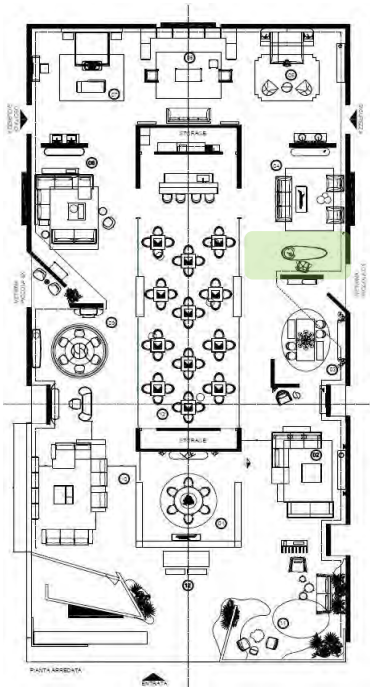

N°	Model	Description	Qty
A	JET PLANE	Writing desk with drawers cm 280x92 H. 76 Main structure in shaped wood. Upholstered in leather Malta 24261/09 Mercurio, alternating plain and lozenge-quilted upholstery Arched base in wood internally upholstered in leather Malta 24261/09 Mercurio - externally coated in Siene lacquered satinized steel. Oval top in Caffè Amaro Extra bevelled marble and cable guide with Siene lacquered polished finishing. Handle upholstered in leather Malta 24261/09 Mercurio Drawers internally lacquered in matt Ral 3007 ALTERNATIVE VERSION - Eu 31.866,00 Writing desk with drawers cm 280x92 H. 76 Main structure in shaped wood. Upholstery in plain leather Malta 24261/09 Mercurio Arched base in wood internally upholstered in leather Malta 24261/09 Mercurio - externally coated in Siene lacquered satinized steel. Top in polished Ral lacquered wood. Handle upholstered in leather Malta 24261/09 Mercurio Drawers internally lacquered in matt Ral 3007	1
B	PLANET	Small office armchair cm 95x79 H. 133 Shaped external structure upholstered in leather Malta 24261/02 Perla with armrests and backrest upholstery perforated and decorated with quilted embroidery. Base with 5 wheels and turnings in stainless steel with Siena satinized finishing. Rotating piston, adjustable in height, equipped with damping and tilt lock mechanism.	1
C	JASPER	Bedside table lamp cm 51x21 H. 40 Round base and details in Siene lacquered satinized metal. Conical main body in Calacatta Gold solid marble. Linear projector in brass with LED warm light diffuser.	1
TOTALE ROOM 15