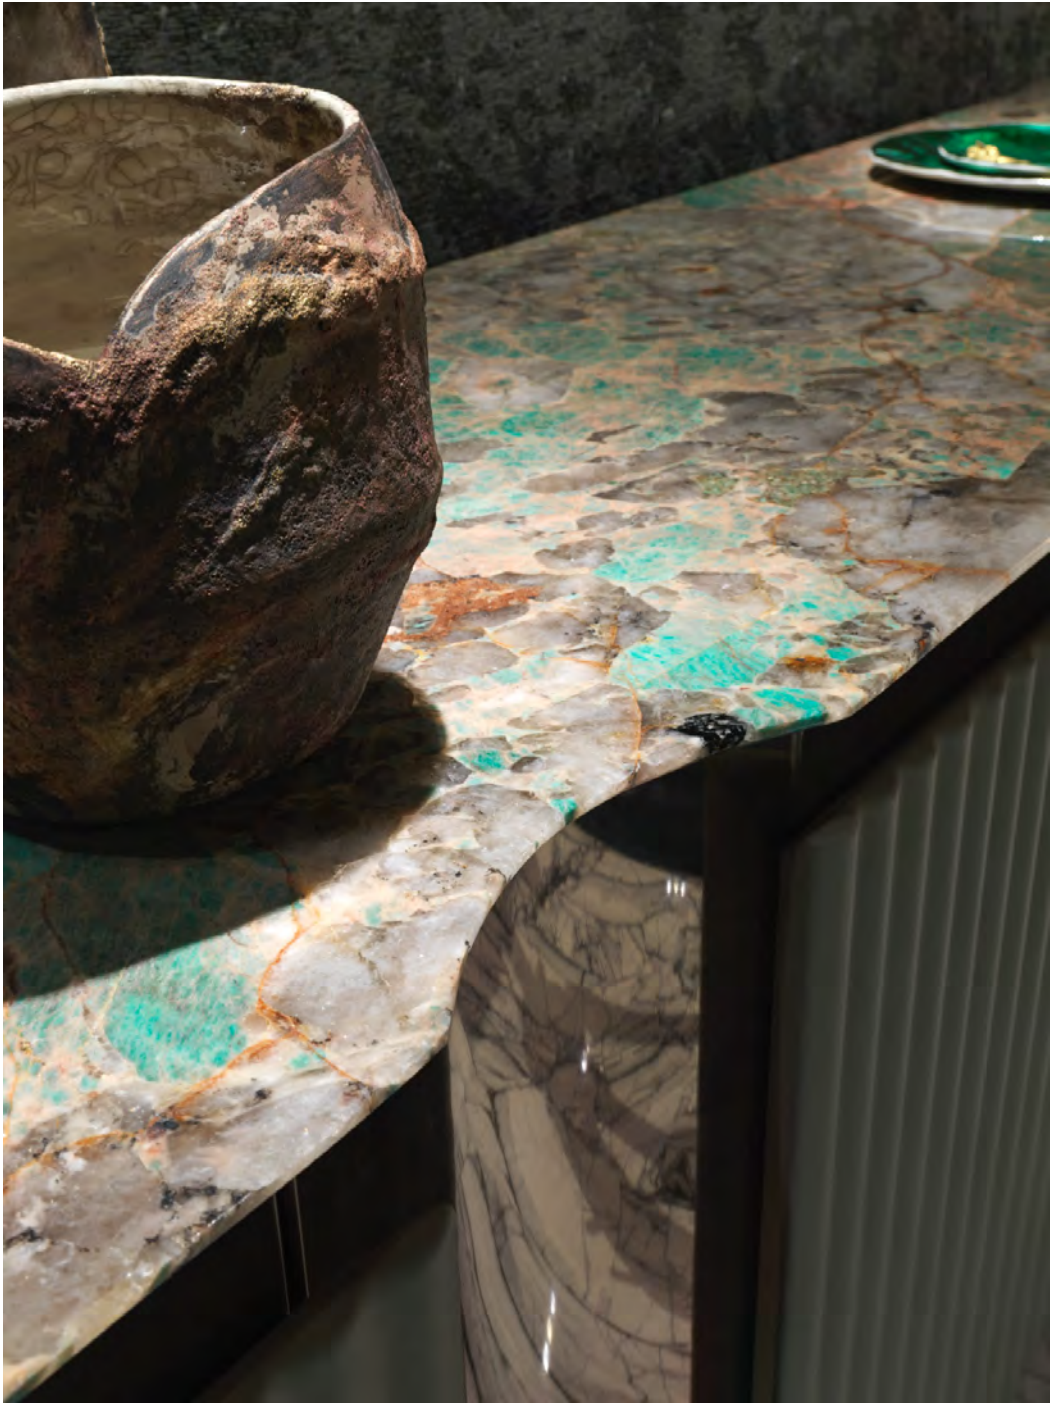

Ca' Foscari Livingroom