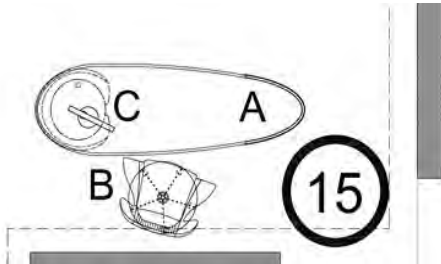

N°	Model	Description	Qty
A	JET PLANE	Writing desk with drawers cm 280x92 H. 76 Main structure in shaped wood. Upholstered in leather Malta 24261/09 Mercurio, alternating plain and lozenge-quilted upholstery Arched base in wood internally upholstered in leather Malta 24261/09 Mercurio - externally coated in Siene lacquered satinized steel. Oval top in Caffè Amaro Extra bevelled marble and cable guide with Siene lacquered polished finishing. Handle upholstered in leather Malta 24261/09 Mercurio Drawers internally lacquered in matt Ral 3007 ALTERNATIVE VERSION - Eu 31.866,00 Writing desk with drawers cm 280x92 H. 76 Main structure in shaped wood. Upholstery in plain leather Malta 24261/09 Mercurio Arched base in wood internally upholstered in leather Malta 24261/09 Mercurio - externally coated in Siene lacquered satinized steel. Top in polished Ral lacquered wood. Handle upholstered in leather Malta 24261/09 Mercurio Drawers internally lacquered in matt Ral 3007	1
B	PLANET	Small office armchair cm 95x79 H. 133 Shaped external structure upholstered in leather Malta 24261/02 Perla with armrests and backrest upholstery perforated and decorated with quilted embroidery. Base with 5 wheels and turnings in stainless steel with Siena satinized finishing. Rotating piston, adjustable in height, equipped with damping and tilt lock mechanism.	1
C	JASPER	Bedside table lamp cm 51x21 H. 40 Round base and details in Siene lacquered satinized metal. Conical main body in Calacatta Gold solid marble. Linear projector in brass with LED warm light diffuser.	1
TOTALE ROOM 15