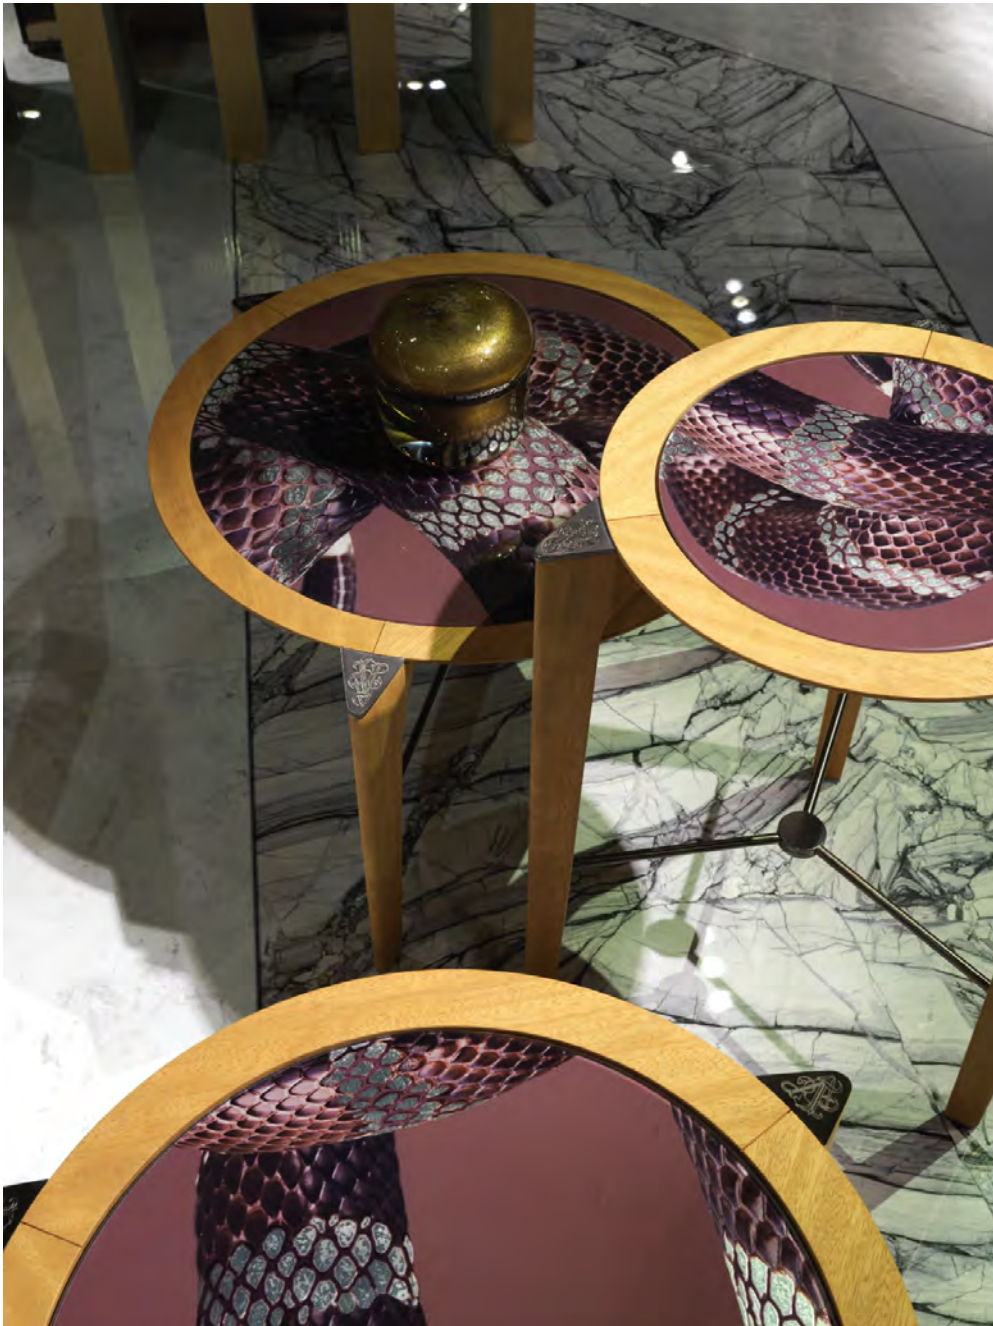

16_Visionnaire Salone del Mobile 019_0582

Green Life Outdoor

17_Visionnaire Salone del Mobile 019_0477