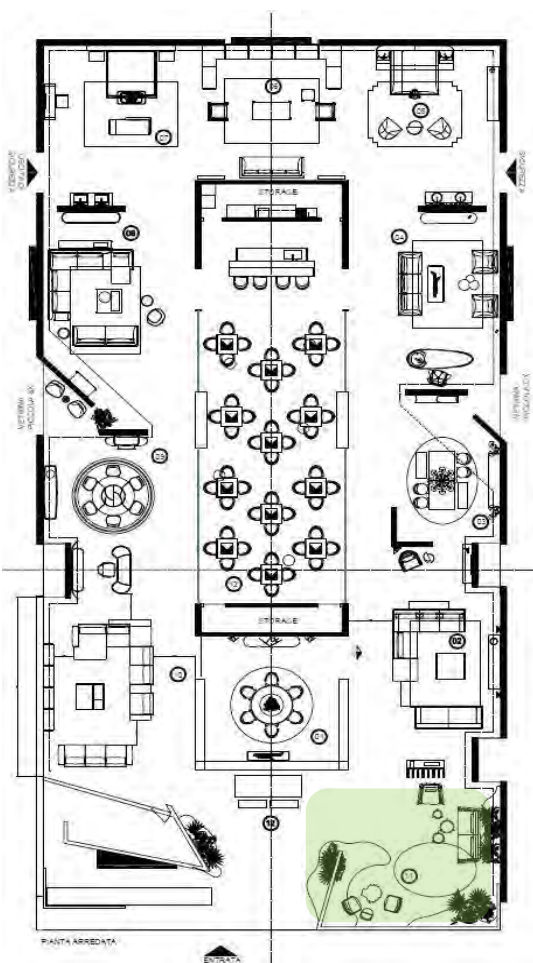

Green Life Outdoor

15\_Visionnaire Salone del Mobile 019\_0549

Green Life Outdoor

16\_Visionnaire Salone del Mobile 019\_0582

Green Life Outdoor

17\_Visionnaire Salone del Mobile 019\_0477

Green Life Outdoor

18\_Visionnaire Salone del Mobile 019\_0540

Green Life Outdoor

19\_Visionnaire Salone del Mobile 019\_0578

N°	Model	Description	Qty
A	<b>KATHRYN</b>	Outdoor armchair cm 74x73 H. 64 Structure in curved wood with Teak veneered finishing Back in intertwined ropes col. 504 grigio Shaped and perforated spacer elements in natural Iroko wood Metal details with shiny gold finishing Decorative tassels in Kenya 24164/01 Bianco Seat and back cushions upholstered in Noumea 3037/01 Beige Decorative loose cushion cm 35x50 Palermo 3005/94 Silver	2
B	<b>KATHRYN</b>	Outdoor lamp with spheric diffuser 60x64 H. 64 Structure in curved wood with Teak veneered finishing Shiny gold lacquered metal details Decorative tassels in leather Kenya 24164/01 Bianco	1
C	<b>GORGONA DEHORS</b>	Low table diam. cm 90 H. 45 Structure in rigid polyurethane lacquered in polished Ral 7038	1
D	<b>GREEN LIFE</b>	Sofa cm. 260x96 H.80 Structure in Iroko natural wood with open-pore finishing Externally upholstered in Lys Cuoio 3033/10 Bianco width mm 3 Seat + back cushions upholstered in fabric Dominica 3038/01 Naturale Small back cushions cm 50x30 Gadji 3039/ 03 Argilla Steel parts with black nickel satin finishing	1
E	<b>GREEN LIFE</b>	Armchair cm. 110x96 H.80 Structure in Iroko natural wood with open-pore finishing Externally upholstered in Lys Cuoio 3033/10 Bianco width mm 3 Seat + back cushions upholstered Noumea 3037/01 Beige Small back cushions cm 30x50 Palermo 3005/94 Silver Steel parts with black nickel satin finishing	1
F	<b>BREEZE OUTDOOR</b>	Low table diam. cm 60 H. 41 Structure in Iroko natural wood with open-pore finishing Glass top decorated with Snake 3 image in silver leaf Steel parts with black nickel satin finishing	1