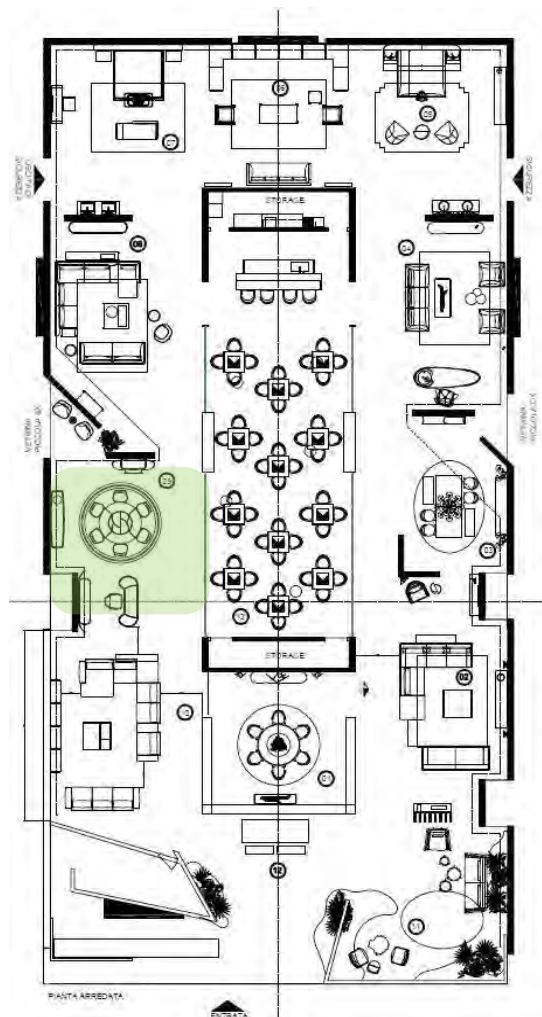

44_Visionnaire Salone del Mobile 019_0077

N°	Model	Pricelist	Qty
A	NOMOS SHAPED	Storage unit with 4 doors 250x60 H. 83 cm Shape profile in dark stained solid wood. External structure in curved wood lacquered in Ral 7043 Verkehrsgrau B Top in marble Verde Rameggiato built into a shaped frame in solid wood Conic base in black-stained open-pore wood. Profile in black nickle satinized metal Internally equipped with shelves and drawers coated in veneered wood B.002 - matt finishing Back panel in smoked mirror glass Internal drawers with front upholstered in quilted Kenya 24164/02 Betulla - internally upholstered in black microfibre Option: internal LED lighting	1
B	JASON	Round dining table 180 H. 75 cm Top with integrated Lazy Susan consisting of a macro-mosaic of marbles: Invisible Grey, Rosso Levanto Turco, Verde Rameggiato Polished chromed steel profiles Undertop in black lacquered wood Arc legs in wood upholstered in leather Kenya 24164/05 Nero Decorative profiles in satinized black nickle steel	1
C	MILANO	Ceiling composition 23x23 H. 138 cm: Structure in polished black nickle lacquered metal n. 1 Medium suspended element in Invisible Light marble - 7x7 H. 96 cm n. 1 Medium suspended element in Rosso Levanto Turco marble - 7x7 H. 96 cm n. 1 Big suspended element in Invisible Light/ Rosso Levanto Turco marble - 7x7 H. 106	1
D	MILANO	Table lamp diam. 23 H. 70 cm Structure in polished black nickle lacquered metal Main structure in solid Invisible light marble Light diffuser in methacrylate	1
E	MILANO	Wall lamp 23x18 H. 77 cm Structure in polished black nickle lacquered metal Main structure in solid Invisible light marble Light diffuser in methacrylate	2