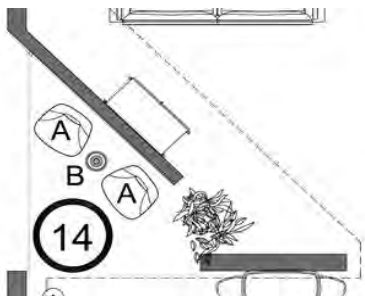

N°	Model	Description	Qty
A	TANYA	Small armchair cm 76x70 H. 75 One-piece seat shell in polyurethane cold cure moulded foam. Internally upholstered in fabric Molveno 24298/81 Granata Externally upholstered in leather Nabuk Maestrale 24127/3414 Talpa. Piping in leather Nabuk Maestrale 24127/3414 Talpa. Base in metal cast with metal grey lacquered finishing. Cylindrical spacers and tips in polished chromed steel.	2
B	GEORG	Low table diam. cm 30 H. 58 Structure lacquered in polished black with 100 gloss finishing Top edge and higher base in polished chromed steel Top and base in Rosso Levante Turco marble	1
TOTALE ROOM 14