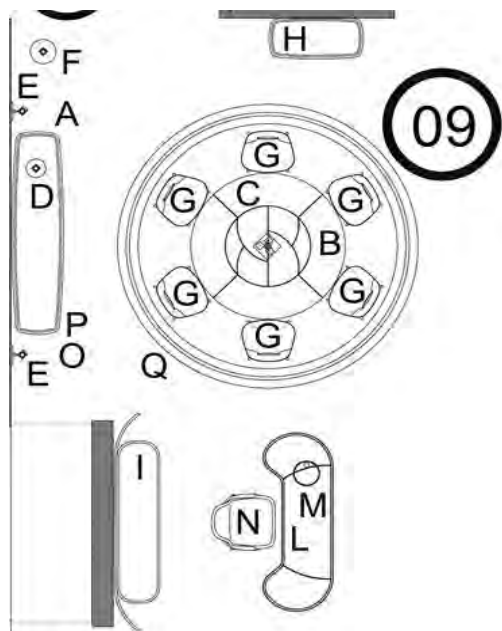

N°	Model	Pricelist	Qty
F	<b>MILANO</b>	Floor lamp diam 30 H. 168 cm Structure in polished black nickel lacquered metal Main structure in solid Invisible light marble Light diffuser in methacrylate	1
G	<b>TANYA</b>	Chair 60x52 H. 80 cm One-piece seat shell in polyurethane cold cure moulded foam, upholstered in leather Levante 24278/46 Neve. Piping in leather Soft 1173 Elefante. Supporting structure in metal cast with gunmetal grey lacquered finishing. Cylindric spacers and tips in polished black nickel lacquered steel	6
H	<b>NOMOS SHAPED</b>	Bar unit with 4 doors 110x52 H.135 cm Shape profile in dark stained solid wood. External structure in curved wood lacquered in Ral 7043 Verkehrsgrau B Top in marble Verde Rameggiato built into a shaped frame in black-stained open-pore solid wood. Conic base in black-stained open-pore wood with profile in black nickel satinized metal Internally equipped with shelves and central drawer in matt veneered wood B.002 Internal back panel in smoked mirror glass Drawer front in quilted leather Kenya 24164/02 Betulla - internally upholstered in black microfibre. Lateral compartments equipped with internal shelves. Option: internal LED lights	1
I	<b>WALL STREET</b>	Office unit with shaped divisory panel 300x53 H. 118 cm External structure and top upholstered in leather Cordoba 24279/80 Salvia Profiles and internal compartments in polished Ral 7021 Schwarzgrau lacquered wood Doors/front drawer/mats internally upholstered in Gand 24275/05 Peltro Option: internal LED lights Shaped divisory panel in Cordoba leather 24279/80 Salvia Profiles and rearback in polished Ral 7021 Schwarzgrau lacquered wood <b>FSC version available (+ Euro 6.128 for unit and + Euro 2.515 for shaped divisory panel)</b>	1 1 1