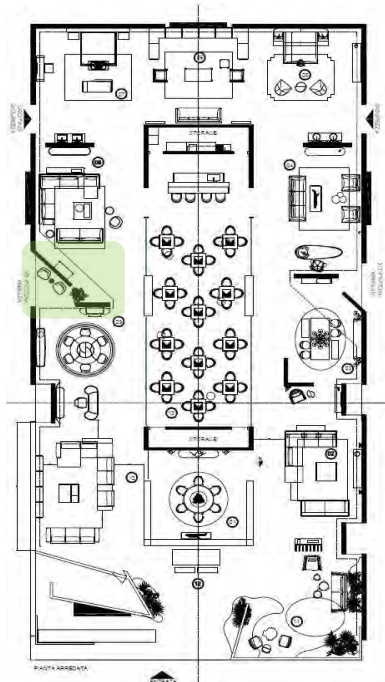

N°	Model	Description	Qty
A	TANYA	Small armchair cm 76x70 H. 75 One-piece seat shell in polyurethane cold cure moulded foam. Internally upholstered in fabric Molveno 24298/81 Granata Externally upholstered in leather Nabuk Maestrale 24127/3414 Talpa. Piping in leather Nabuk Maestrale 24127/3414 Talpa. Base in metal cast with metal grey lacquered finishing. Cylindrical spacers and tips in polished chromed steel.	2
B	GEORG	Low table diam. cm 30 H. 58 Structure lacquered in polished black with 100 gloss finishing Top edge and higher base in polished chromed steel Top and base in Rosso Levante Turco marble	1
TOTALE ROOM 14