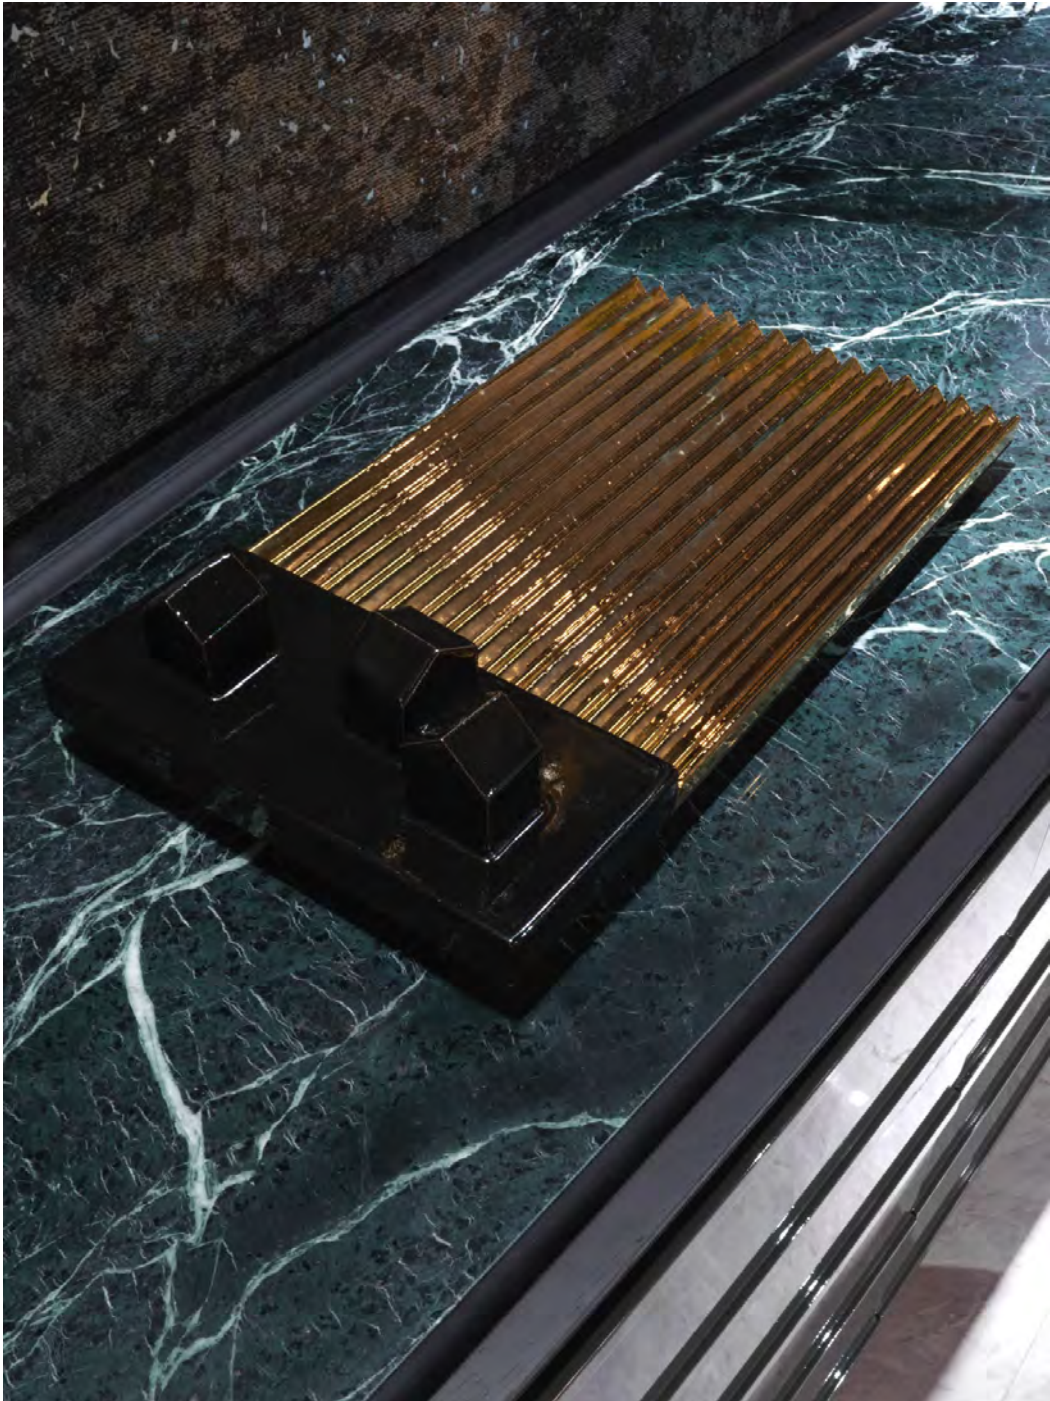

Jason Wall Street Office

09_Visionnaire Salone del Mobile 019_0200