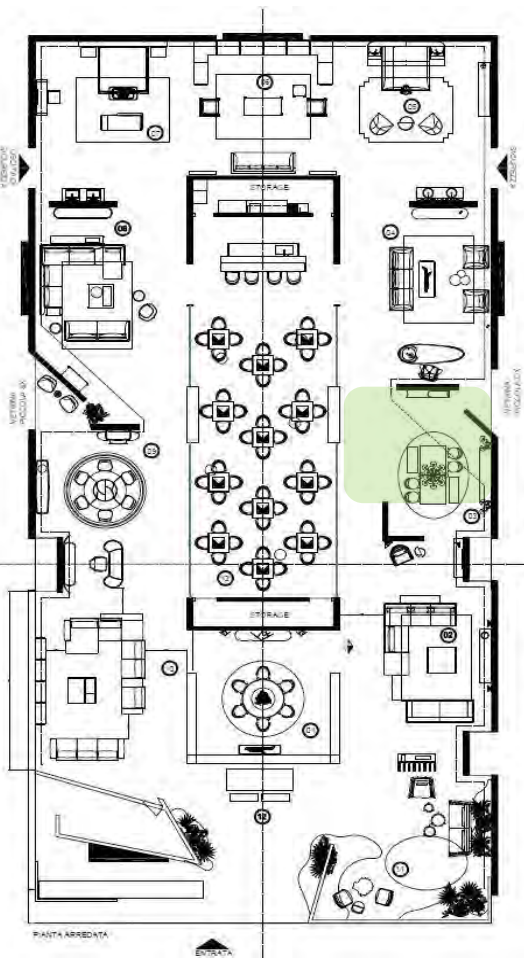

Kerwan Diningroom

25\_Visio SdM 019\_0361

Kerwan Diningroom

26\_Visio SdM 019\_0372

Kerwan Diningroom

27\_Visio SdM 019\_0406

Kerwan Diningroom

28\_Visionnaire Salone del Mobile 019\_1614

## HALL 5 - SALONE DEL MOBILE MILANO 2019

Pricelist

N°	Model	Description	Qty
A	<b>KERWAN</b>	Dining table cm 270x110 H. 75 Top in Invisible Grey marble slab with bevelled edge. Under-top in wood lacquered Ral 7022 grey. Base in polished stainless steel with curved sides lacquered in polished gold. Concave base externally upholstered in curved and polished Invisible Grey marble.	1
B	<b>ASTRID</b>	Padded chair cm 48x55 H. 88 Frontal structure upholstered in leather Malta 24261/02 Perla with piping in leather Malta 24261/02 Perla. Back structure upholstered in leather Malta 24261/02 Perla with quilted Leaves pattern.  Legs in gold lacquered satinized aluminium cast.	4
C	<b>EKOS</b>	Padded bench cm 120x42 H. 50. Linear seat with piping upholstered in leather Malta 24261/02 Perla decorated with quilted Leaves pattern. Structure in polished gold lacquered steel with sides in concave solid marble Invisible Grey.	2
D	<b>EKOS</b>	Console cm 180x35 H. 90. Concave structure covered in Invisible Grey marble. Internally coated in curved gold lacquered polished steel. Top in shaped smoked mirror glass.	1
E	<b>HAMILTON</b>	High unit with 4 doors and 3 drawers cm 250x50 H. 94. Concave sides and top in polished veneered wood Sicomore Frisè C.902. Top frame and internal supporting pillars in polished gold lacquered steel. Internal shelves and drawers lacquered in matt RAL 7047 Sides internally equipped with LED lights and door opening sensor. Rear back lacquered in matt Ral 7047	1
F	<b>AKIRA</b>	Wall lamp with 2 arms cm 60x55xh. 60 cm. Curved arms and mounting plate for wall fixing in gold lacquered polished brass. Lamp holder in turned brass with light diffuser in satin glass. Fan shaped lampshade with quilted Leaves pattern in leather Malta 24261/02 Perla	2