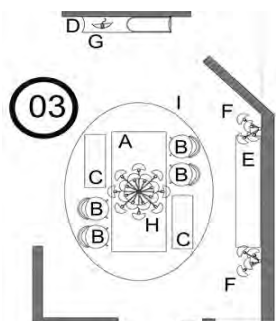

Kerwan Diningroom

25\_Visio SdM 019\_0361

Kerwan Diningroom

26\_Visio SdM 019\_0372

Kerwan Diningroom

27\_Visio SdM 019\_0406

Kerwan Diningroom

28\_Visionnaire Salone del Mobile 019\_1614

## HALL 5 - SALONE DEL MOBILE MILANO 2019

Pricelist

N°	Model	Description	Qty
A	<b>KERWAN</b>	Dining table cm 270x110 H. 75 Top in Invisible Grey marble slab with bevelled edge. Under-top in wood lacquered Ral 7022 grey. Base in polished stainless steel with curved sides lacquered in polished gold. Concave base externally upholstered in curved and polished Invisible Grey marble.	1
B	<b>ASTRID</b>	Padded chair cm 48x55 H. 88 Frontal structure upholstered in leather Malta 24261/02 Perla with piping in leather Malta 24261/02 Perla. Back structure upholstered in leather Malta 24261/02 Perla with quilted Leaves pattern.  Legs in gold lacquered satinized aluminium cast.	4
C	<b>EKOS</b>	Padded bench cm 120x42 H. 50. Linear seat with piping upholstered in leather Malta 24261/02 Perla decorated with quilted Leaves pattern. Structure in polished gold lacquered steel with sides in concave solid marble Invisible Grey.	2
D	<b>EKOS</b>	Console cm 180x35 H. 90. Concave structure covered in Invisible Grey marble. Internally coated in curved gold lacquered polished steel. Top in shaped smoked mirror glass.	1
E	<b>HAMILTON</b>	High unit with 4 doors and 3 drawers cm 250x50 H. 94. Concave sides and top in polished veneered wood Sicomore Frisè C.902. Top frame and internal supporting pillars in polished gold lacquered steel. Internal shelves and drawers lacquered in matt RAL 7047 Sides internally equipped with LED lights and door opening sensor. Rear back lacquered in matt Ral 7047	1
F	<b>AKIRA</b>	Wall lamp with 2 arms cm 60x55xh. 60 cm. Curved arms and mounting plate for wall fixing in gold lacquered polished brass. Lamp holder in turned brass with light diffuser in satin glass. Fan shaped lampshade with quilted Leaves pattern in leather Malta 24261/02 Perla	2