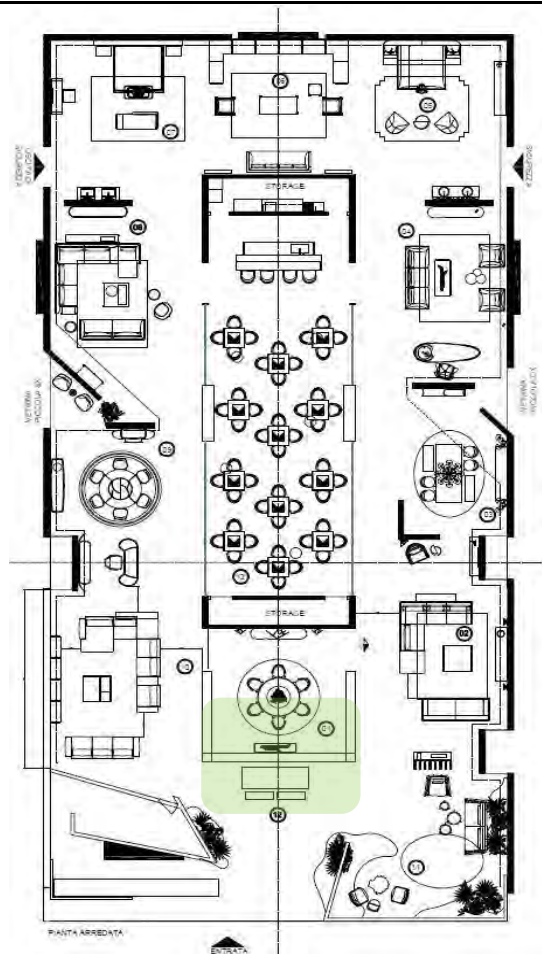

Kylo Diningroom

36\_Visionnaire Salone del Mobile 019\_1573

N°	Model	Description	Qty
A	<b>KYLO</b>	<p>Dining table diam. cm 180 H. 75                      Rotating serving tray Lazy Susan diam. cm 100 in Onyx Pink marble                      Top in smoked tempered glass thickn. mm 12                      Base with bands consisting of 3 curved elements.                      Bands externally upholstered bands in Faber 24229/35 Platino - internally finished in steel with polished Siene lacquering</p> <p><b>ALTERNATIVE VERSION</b>                      Dining table diam. cm 180 H. 75                      Rotating serving tray Lazy Susan diam. cm 100 in <b>Orobic Arabesque Grey marble</b>                      Top in smoked tempered glass thickn. mm 12                      Base consisting of 3 curved elements with upholstered bands in Faber 24229/35 Platino                      Bands externally upholstered bands in Faber 24229/35 Platino - internally finished in steel with polished Siene lacquering  <b>Price: Euro 18.267,00</b></p>	1
B	<b>KYLO PADDED</b>	<p>Padded chair cm. 60x59 H. 83                      Quilted upholstery in leather Malta 24261/06 col. Tabacco with metal piping.                      Legs in conic metal tube and turned feet with polished Siene lacquering.</p>	4
C	<b>KYLO FRAMED</b>	<p>Padded chair cm. 60x59 H. 83                      Quilted upholstery in leather Malta 24261/08 col. Tortora with metal piping.                      Legs in conic metal tube and turned feet with polished Siene lacquering.</p>	2
D	<b>VINCENT</b>	<p>Console cm. 180 x42 H. 96                      Metal tubular structure in steel with polished Siene lacquering                      Shaped top in marble Amazonite</p> <p><b>ALTERNATIVE VERSION</b>                      Console cm. 180 x42 H. 96                      Metal tubular structure in steel with polished Siene lacquering                      Shaped top in marble <b>Orobic Arabesque Grey</b>  <b>Price: Euro 12.880,00</b></p>	1