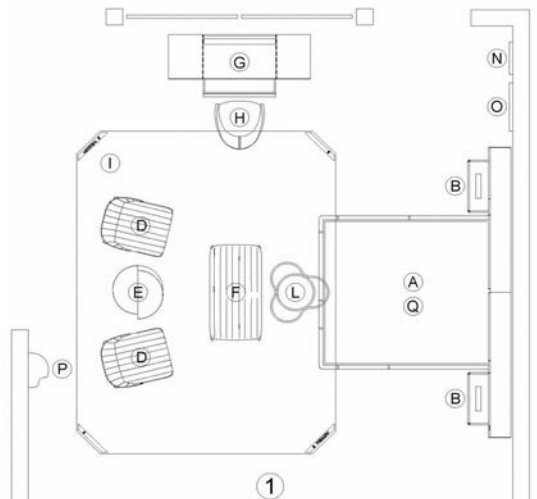

32\_Dawnstar\_Chandelier-designPhilippeMontels\_3486.jpg

N°	Model	Description		
A	<b>EMOTION</b>	<p>Bed with equipped headboard 332x215 H.135 cm (for mat. 180x200)                      Structure in veneered wood B.002 eucalipto                      Upholstered in Nabuk Maestrale 24127/3403 angora                      Inserts in satinized champagne lacquered steel                      Inside drawers lacquered in matt RAL 9010                      Headboard and bedframe bases in veneered wood B.002 eucalipto                      Equipped with integrated bedside tables                      N. 2 niches with flap shelf - LED lighting into each niche</p> <p>Wooden slats 180x200                      M3/ Orthopedic mattress cm. 180x200 H.20</p>		
Q	<b>ISYDOR</b>	Bedcover 280x260 cm		
Q	<b>ISYDOR</b>	Set of sheets: upper+under + 4 pillow cases		
Q	<b>ISYDOR</b>	Pillow in down cm. 80x50		
B	<b>EUCLIDE</b>	<p>Table lamp cm. 30x6 H.30                      in Calacatta Oro marble with LED backlighted inner part in White onyx</p>		
C	<b>RAWDON</b>	<p>Unit with 4 push-pull drawers 250x50 H.75 cm                      Top and sides upholstery in leather Cage 24259/01 sabbia                      Doors in veneered wood B.002 radica eucalipto                      Perimetral inserts in bronzed mirror glass                      Profiles in satinized champagned lacquered steel, inside drawers lacquered in matt RAL 3007</p>		
D	<b>BLONDIE</b>	<p>Armchair cm. 65x80 H.64                      Inside and pipings upholstered in Nabuk Maestrale 24127/3405 tartufo - Externally upholstered in Gobi 24244/01                      Structure in veneered wood B.002 radica eucalipto,                      Profiles in satinized champagne lacquered steel</p>		
E	<b>CYBORG</b>	<p>Low table cm. 66x60 H.41                      Structure in wood with laterals in satinized champagne lacquered steel                      Top in veneered wood B.002 eucalipto                      Base in satinized champagne lacquered steel</p>		