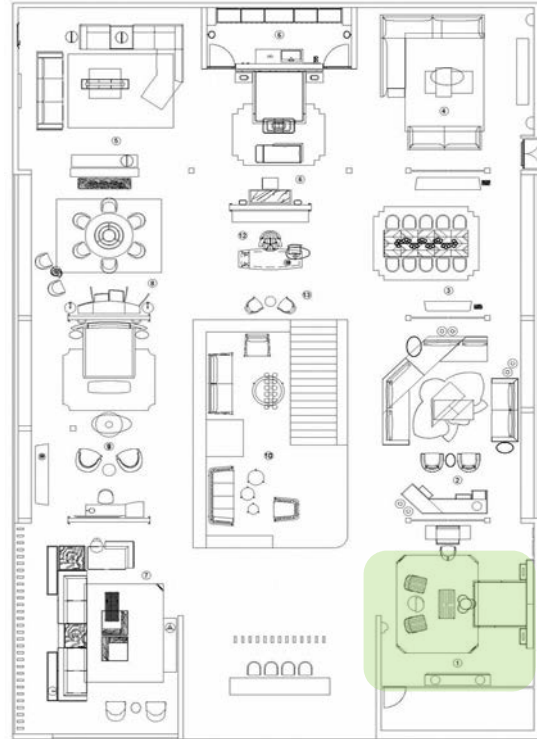

32\_Dawnstar\_Chandelier-designPhilippeMontels\_3486.jpg

N°	Model	Description		
A	<b>EMOTION</b>	<p>Bed with equipped headboard 332x215 H.135 cm (for mat. 180x200)                      Structure in veneered wood B.002 eucalipto                      Upholstered in Nabuk Maestrale 24127/3403 angora                      Inserts in satinized champagne lacquered steel                      Inside drawers lacquered in matt RAL 9010                      Headboard and bedframe bases in veneered wood B.002 eucalipto                      Equipped with integrated bedside tables                      N. 2 niches with flap shelf - LED lighting into each niche</p> <p>Wooden slats 180x200                      M3/ Orthopedic mattress cm. 180x200 H.20</p>		
Q	<b>ISYDOR</b>	Bedcover 280x260 cm		
Q	<b>ISYDOR</b>	Set of sheets: upper+under + 4 pillow cases		
Q	<b>ISYDOR</b>	Pillow in down cm. 80x50		
B	<b>EUCLIDE</b>	<p>Table lamp cm. 30x6 H.30                      in Calacatta Oro marble with LED backlighted inner part in White onyx</p>		
C	<b>RAWDON</b>	<p>Unit with 4 push-pull drawers 250x50 H.75 cm                      Top and sides upholstery in leather Cage 24259/01 sabbia                      Doors in veneered wood B.002 radica eucalipto                      Perimetral inserts in bronzed mirror glass                      Profiles in satinized champagned lacquered steel, inside drawers lacquered in matt RAL 3007</p>		
D	<b>BLONDIE</b>	<p>Armchair cm. 65x80 H.64                      Inside and pipings upholstered in Nabuk Maestrale 24127/3405 tartufo - Externally upholstered in Gobi 24244/01                      Structure in veneered wood B.002 radica eucalipto,                      Profiles in satinized champagne lacquered steel</p>		
E	<b>CYBORG</b>	<p>Low table cm. 66x60 H.41                      Structure in wood with laterals in satinized champagne lacquered steel                      Top in veneered wood B.002 eucalipto                      Base in satinized champagne lacquered steel</p>		