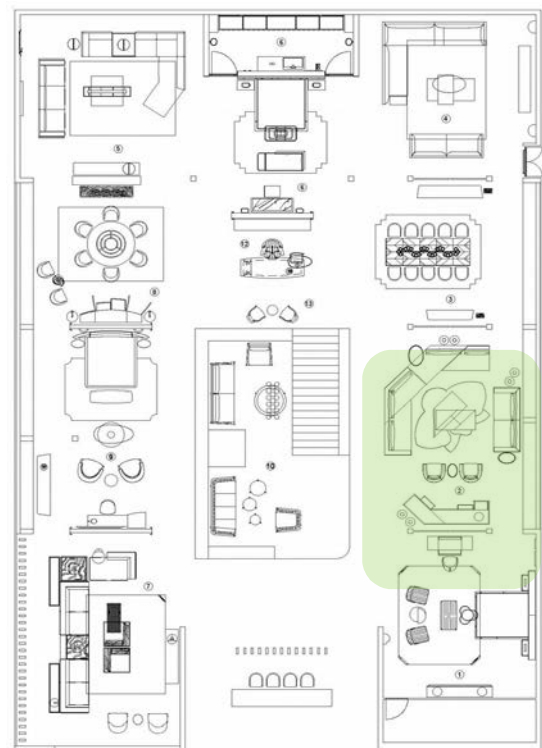

N°	Model	Description		
A	CONVENTION	Sectional sofa composed of: - 1 L69 / Left shaped lateral element with one armrest 224/124 x 100 H 74 cm - 1 R74 / Right shaped lateral element without armrests 224/124 x 100 H 74 cm - 1 L75 / Left shaped lateral element with one armrest 224/124 x 100 H 74 cm - 1 R91 / right shaped lateral element without armrests 180/80 x 100 H 74 cm Structure in solid wood stained in colour MAS-4 Upholstery in Kenya 24164/08 cioccolato with decorative stitching Seat cushions upholstered in fabric Poetry 24269/93 bistro Back cushions upholstered in fabric Trivor 24249/03 Supporting structure in steel with black enamelled finish Loose cushion cm. 60x60 upholstered in fabric Doppler 24252/900 petrolio Loose cushion cm. 60x60 upholstered in fabric Lavino 24266/14 petrolio with inserts in Nabuk Maestrale 24127/101 ardesia, with decorative embroidery		
B	CONVENTION	Sofa cm. 256x100 H.74 - Structure in solid wood stained in colour MAS-1 Upholstered in Nabuk Maestrale 24127/408 oliva with decorative stitching, Seat cushions in fabric Movie 24251/588 portoro Supporting structure in steel with black enamelled finish		
C	DAEDRA	Armchair cm. 85x84 H.60 - in solid wood stained in colour MAS-1 Frame upholstered in Kenya 24164/02 betulla with decorative stitching Seat and back cushions upholstered in fabric Doppler 24252/900 petrolio Feet in solid wood stained in colour MAS-1		
D	CONVENTION	Pouff cm. 150x80 H.38 - with seat divided in 4 parts Two (SMALL) parts upholstered in fabric Movie 24251/588 petrolio, and two (BIG) parts in leather Nabuk Maestrale 24127/408 oliva		
E	DONHIL	Low table cm. 180x80 H.44 Externally covered in marble Noir Saint Laurent, internally lacquered in polish RAL 9005		
F	HAVOK	Low table cm. 55x38 H.60 Top in Onice Avorio, undertop and structure upholstered in Kenya 24164/10 beige Feet in solid wood stained in colour MAS-1