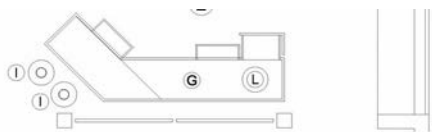

34_Downhil-lowunit_designGiuseppeViganò_0595.jpg

35_Downhil-lowunit_designGiuseppeViganò_0611.jpg

36_0617.jpg

37_Floyd-lamp_designGiuseppeViganò_0658.jpg

38_Floyd-lamp_designGiuseppeViganò_0665.jpg

N°	Model	Description		
A	CONVENTION	Sectional sofa composed of: - 1 L69 / Left shaped lateral element with one armrest 224/124 x 100 H 74 cm - 1 R74 / Right shaped lateral element without armrests 224/124 x 100 H 74 cm - 1 L75 / Left shaped lateral element with one armrest 224/124 x 100 H 74 cm - 1 R91 / right shaped lateral element without armrests 180/80 x 100 H 74 cm Structure in solid wood stained in colour MAS-4 Upholstery in Kenya 24164/08 cioccolato with decorative stitching Seat cushions upholstered in fabric Poetry 24269/93 bistro Back cushions upholstered in fabric Trivor 24249/03 Supporting structure in steel with black enamelled finish Loose cushion cm. 60x60 upholstered in fabric Doppler 24252/900 petrolio Loose cushion cm. 60x60 upholstered in fabric Lavino 24266/14 petrolio with inserts in Nabuk Maestrale 24127/101 ardesia, with decorative embroidery		
B	CONVENTION	Sofa cm. 256x100 H.74 - Structure in solid wood stained in colour MAS-1 Upholstered in Nabuk Maestrale 24127/408 oliva with decorative stitching, Seat cushions in fabric Movie 24251/588 portoro Supporting structure in steel with black enamelled finish		
C	DAEDRA	Armchair cm. 85x84 H.60 - in solid wood stained in colour MAS-1 Frame upholstered in Kenya 24164/02 betulla with decorative stitching Seat and back cushions upholstered in fabric Doppler 24252/900 petrolio Feet in solid wood stained in colour MAS-1		
D	CONVENTION	Pouff cm. 150x80 H.38 - with seat divided in 4 parts Two (SMALL) parts upholstered in fabric Movie 24251/588 petrolio, and two (BIG) parts in leather Nabuk Maestrale 24127/408 oliva		
E	DONHIL	Low table cm. 180x80 H.44 Externally covered in marble Noir Saint Laurent, internally lacquered in polish RAL 9005		
F	HAVOK	Low table cm. 55x38 H.60 Top in Onice Avorio, undertop and structure upholstered in Kenya 24164/10 beige Feet in solid wood stained in colour MAS-1		