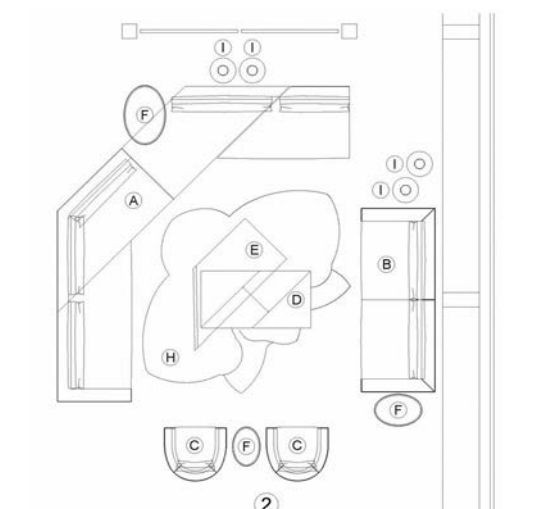

34_Downhil-lowunit_designGiuseppeViganò_0595.jpg

35_Downhil-lowunit_designGiuseppeViganò_0611.jpg

36_0617.jpg

37_Floyd-lamp_designGiuseppeViganò_0658.jpg

38_Floyd-lamp_designGiuseppeViganò_0665.jpg

N°	Model	Description		
A	CONVENTION	Sectional sofa composed of: - 1 L69 / Left shaped lateral element with one armrest 224/124 x 100 H 74 cm - 1 R74 / Right shaped lateral element without armrests 224/124 x 100 H 74 cm - 1 L75 / Left shaped lateral element with one armrest 224/124 x 100 H 74 cm - 1 R91 / right shaped lateral element without armrests 180/80 x 100 H 74 cm Structure in solid wood stained in colour MAS-4 Upholstery in Kenya 24164/08 cioccolato with decorative stitching Seat cushions upholstered in fabric Poetry 24269/93 bistro Back cushions upholstered in fabric Trivor 24249/03 Supporting structure in steel with black enamelled finish Loose cushion cm. 60x60 upholstered in fabric Doppler 24252/900 petrolio Loose cushion cm. 60x60 upholstered in fabric Lavino 24266/14 petrolio with inserts in Nabuk Maestrale 24127/101 ardesia, with decorative embroidery		
B	CONVENTION	Sofa cm. 256x100 H.74 - Structure in solid wood stained in colour MAS-1 Upholstered in Nabuk Maestrale 24127/408 oliva with decorative stitching, Seat cushions in fabric Movie 24251/588 portoro Supporting structure in steel with black enamelled finish		
C	DAEDRA	Armchair cm. 85x84 H.60 - in solid wood stained in colour MAS-1 Frame upholstered in Kenya 24164/02 betulla with decorative stitching Seat and back cushions upholstered in fabric Doppler 24252/900 petrolio Feet in solid wood stained in colour MAS-1		
D	CONVENTION	Pouff cm. 150x80 H.38 - with seat divided in 4 parts Two (SMALL) parts upholstered in fabric Movie 24251/588 petrolio, and two (BIG) parts in leather Nabuk Maestrale 24127/408 oliva		
E	DONHIL	Low table cm. 180x80 H.44 Externally covered in marble Noir Saint Laurent, internally lacquered in polish RAL 9005		
F	HAVOK	Low table cm. 55x38 H.60 Top in Onice Avorio, undertop and structure upholstered in Kenya 24164/10 beige Feet in solid wood stained in colour MAS-1		