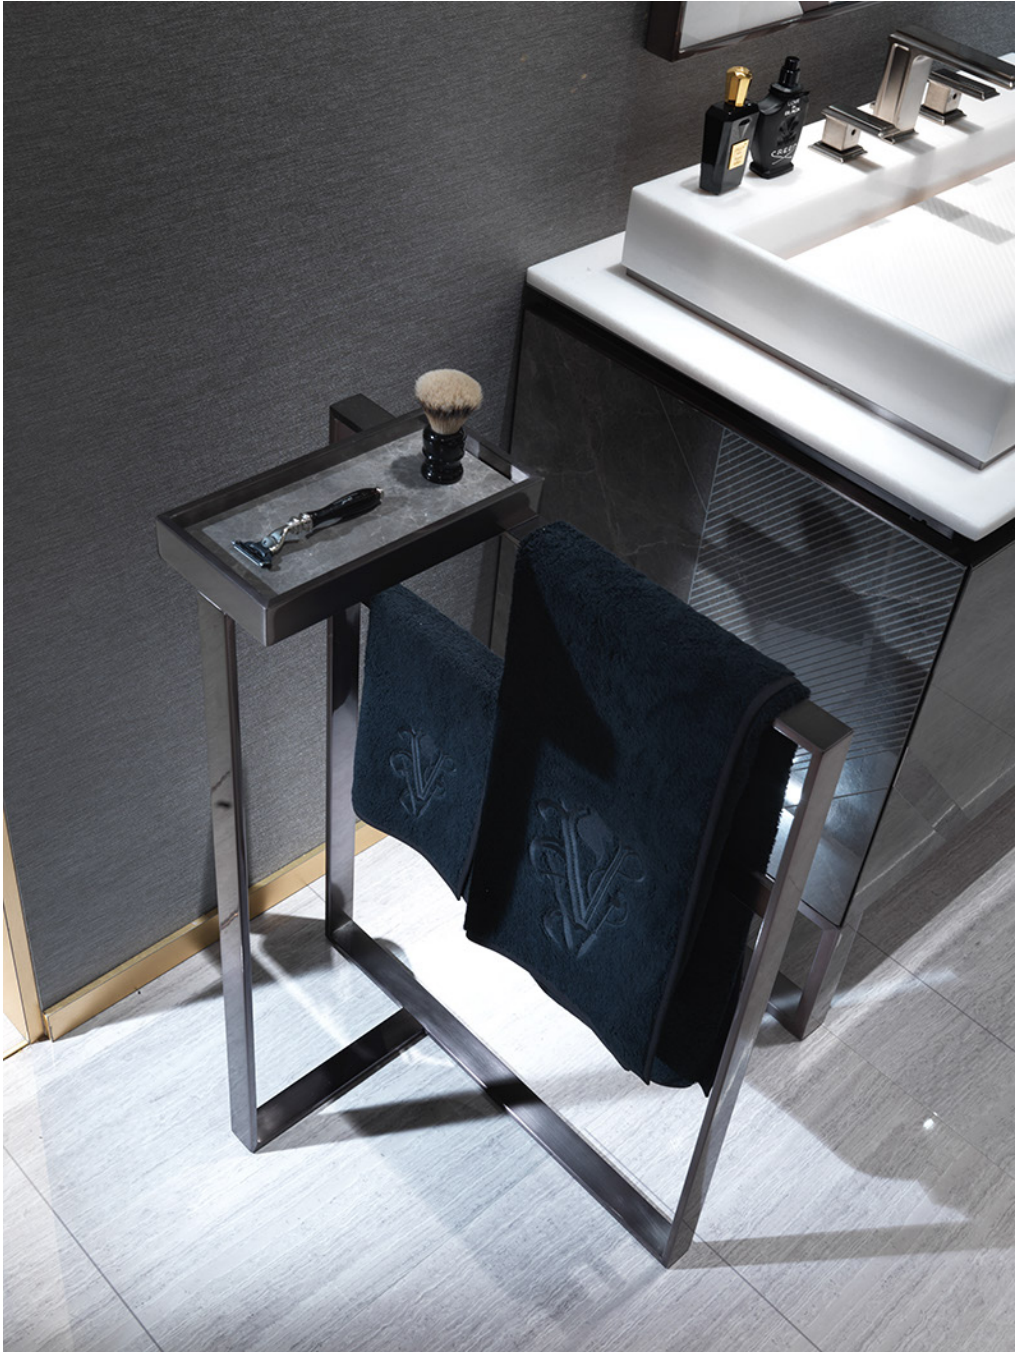

30b_Harmony-WashBasin-Console_designAlessandroLaSpada_2318.jpg

31_Harmony-WashBasin-Console_designAlessandroLaSpada_2288.jpg

32_Harmony-clothes-hanger_designAlessandroLaSpada_2336.jpg

N°	Model	Description		
A	BELOVED LARGE	Bed cm. 332x215 H.135 (for mat. 180x200) in Marble leather 24133/502 argilla. Plinth and inserts in satinized gunmetal finishing Wooden slats 180x200 M3/ Orthopedic mattress cm. 180x200 H.20 Pillow in down cm. 80x50		
B	ERNON ERNON ERNON	Bedcover 280x260 in satin col. Elite CH996 Set of sheet (under+upper+ N.2 pillow cases) in satin col. Elite CH996 Loose cushions 75x40 in satin col. Elite CH996		
C	BELOVED	Bedside table 65x45 H.50 cm in Marble leather 24133/502 argilla. Courtesy light included Plinth and inserts in satinized gunmetal finishing		
D	ETHAN	Table lamp 30x20 H.38 cm - Structure in satinized gunmetal lacquered steel Sides in grooved glass. Warmlight Led bars integrated in the structure		
E	ETHAN	Wall lamp cm. 30x24 H.60 - Structure in satinized gunmetal lacquered steel Sides in grooved glass. Warmlight Led bars integrated in the structure		
F	LAFITTE	Make up desk 160x55 H.118 cm Sides and front drawers in Marble leather 24133/502 argilla Top in Velluto Onyx marble vein cut Profiles in satinized gunmetal lacquered steel		
G	WICKED	Pouff cm. 60x46 H.41 In Doppler 24252/020 sabbia - plinth and inserts in satinized gunmetal lacquered steel		
H	ENIGMA DARK	Carpet 350x250 cm		
I	BLAZING	Chaise longue LEFT cm. 180x80 H.60 - In Movie 24251/885 tortora Panels in Velluto onyx marble vein cut Legs, profiles and inserts in satinized gunmetal lacquered steel Including: 1 Loose cushion 60x60 in Movie 24251/885 tortora with band		