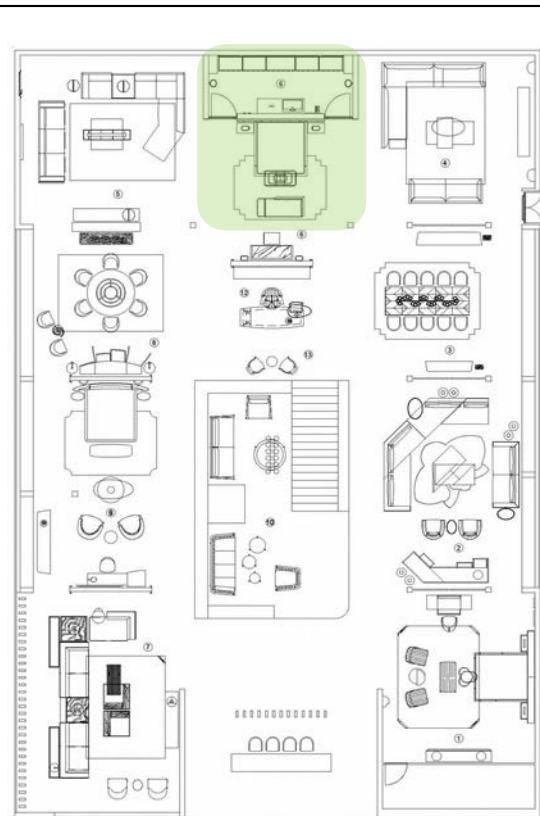

27_Harmony-WashBasin-Console_Hamony-Mirror_2286.jpg

28_Harmony-WashBasin-Console_designAlessandroLaSpada_2382.jpg

29_Harmony-WashBasin-Console_designAlessandroLaSpada_2307.jpg

30_Harmony-WashBasin-Console_designAlessandroLaSpada_2326.jpg

30b_Harmony-WashBasin-Console_designAlessandroLaSpada_2318.jpg

31_Harmony-WashBasin-Console_designAlessandroLaSpada_2288.jpg

32_Harmony-clothes-hanger_designAlessandroLaSpada_2336.jpg

N°	Model	Description		
A	BELOVED LARGE	Bed cm. 332x215 H.135 (for mat. 180x200) in Marble leather 24133/502 argilla. Plinth and inserts in satinized gunmetal finishing Wooden slats 180x200 M3/ Orthopedic mattress cm. 180x200 H.20 Pillow in down cm. 80x50		
B	ERNON ERNON ERNON	Bedcover 280x260 in satin col. Elite CH996 Set of sheet (under+upper+ N.2 pillow cases) in satin col. Elite CH996 Loose cushions 75x40 in satin col. Elite CH996		
C	BELOVED	Bedside table 65x45 H.50 cm in Marble leather 24133/502 argilla. Courtesy light included Plinth and inserts in satinized gunmetal finishing		
D	ETHAN	Table lamp 30x20 H.38 cm - Structure in satinized gunmetal lacquered steel Sides in grooved glass. Warmlight Led bars integrated in the structure		
E	ETHAN	Wall lamp cm. 30x24 H.60 - Structure in satinized gunmetal lacquered steel Sides in grooved glass. Warmlight Led bars integrated in the structure		
F	LAFITTE	Make up desk 160x55 H.118 cm Sides and front drawers in Marble leather 24133/502 argilla Top in Velluto Onyx marble vein cut Profiles in satinized gunmetal lacquered steel		
G	WICKED	Pouff cm. 60x46 H.41 In Doppler 24252/020 sabbia - plinth and inserts in satinized gunmetal lacquered steel		
H	ENIGMA DARK	Carpet 350x250 cm		
I	BLAZING	Chaise longue LEFT cm. 180x80 H.60 - In Movie 24251/885 tortora Panels in Velluto onyx marble vein cut Legs, profiles and inserts in satinized gunmetal lacquered steel Including: 1 Loose cushion 60x60 in Movie 24251/885 tortora with band		