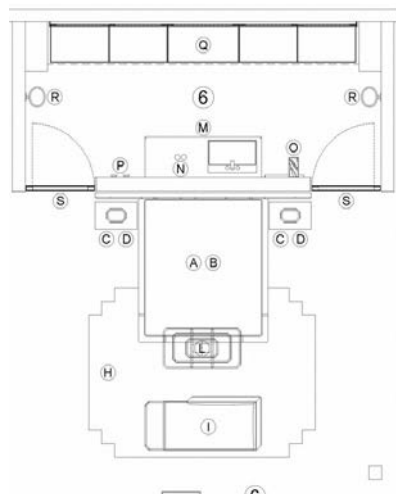

30b_Harmony-WashBasin-Console_designAlessandroLaSpada_2318.jpg

31_Harmony-WashBasin-Console_designAlessandroLaSpada_2288.jpg

32_Harmony-clothes-hanger_designAlessandroLaSpada_2336.jpg

N°	Model	Description		
A	BELOVED LARGE	Bed cm. 332x215 H.135 (for mat. 180x200) in Marble leather 24133/502 argilla. Plinth and inserts in satinized gunmetal finishing Wooden slats 180x200 M3/ Orthopedic mattress cm. 180x200 H.20 Pillow in down cm. 80x50		
B	ERNON ERNON ERNON	Bedcover 280x260 in satin col. Elite CH996 Set of sheet (under+upper+ N.2 pillow cases) in satin col. Elite CH996 Loose cushions 75x40 in satin col. Elite CH996		
C	BELOVED	Bedside table 65x45 H.50 cm in Marble leather 24133/502 argilla. Courtesy light included Plinth and inserts in satinized gunmetal finishing		
D	ETHAN	Table lamp 30x20 H.38 cm - Structure in satinized gunmetal lacquered steel Sides in grooved glass. Warmlight Led bars integrated in the structure		
E	ETHAN	Wall lamp cm. 30x24 H.60 - Structure in satinized gunmetal lacquered steel Sides in grooved glass. Warmlight Led bars integrated in the structure		
F	LAFITTE	Make up desk 160x55 H.118 cm Sides and front drawers in Marble leather 24133/502 argilla Top in Velluto Onyx marble vein cut Profiles in satinized gunmetal lacquered steel		
G	WICKED	Pouff cm. 60x46 H.41 In Doppler 24252/020 sabbia - plinth and inserts in satinized gunmetal lacquered steel		
H	ENIGMA DARK	Carpet 350x250 cm		
I	BLAZING	Chaise longue LEFT cm. 180x80 H.60 - In Movie 24251/885 tortora Panels in Velluto onyx marble vein cut Legs, profiles and inserts in satinized gunmetal lacquered steel Including: 1 Loose cushion 60x60 in Movie 24251/885 tortora with band		