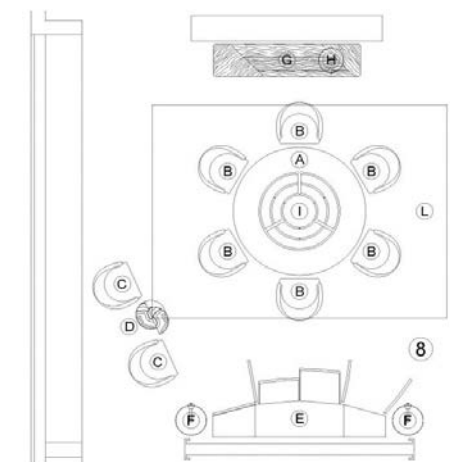

25_Ethan-chandelier_designAlessandroLaSpada_3884.jpg

26_Ethan-chandelier_designAlessandroLaSpada_3880.jpg

26_Ethan-chandelier_designAlessandroLaSpada_ArtgAllery_MicheleAstolfi_3886.jpg

N°	Model	Description		
A	OPERA	Dining Table cm. diam. 180 H.76 Top in veneered wood C.507 radica eucalipto frisè with profiles and inserts in satinized steel with champagne lacquered finish, central shedl in satinized steel with champagne lacquered finish for installation of recessed lazy susan, independent and extractable. Base in veneered wood C.507 radica eucalipto frisè with canneté working, with plate base and vertical profiles in satinized steel with champagne lacquered finish. Undertop matt lacquered finishing		
B	CARMEN	Chair cm. 63x59 H.83 Structure in satinized steel with champagne lacquered finish, upholstery in leather Malta 24261/05 camoscio externally decorated with canneté quilted motif and internally plain		
C	CARMEN	Chair cm. 63x59 H.83 Upholstery in nabuk Maestrale 24127/3403 angora, externally decorated with canneté quilted motif and internally plain		
D	CYBORG HIGH	Low table cm. 50x40 H.59 marble in Sahara Noir with external upholstery in nabuk Maestrale 24127/439 tartufo, base in satinized steel with champagne lacquered finish		
E	AUGUSTUS	Curved unit cm. 240x55 H.70 Structure in wood with 4 curved and grooved doors lacquered NCS S 2005 Y 30R, built-in top in Onice Velluto, internal shelves in transparent glass, plinth in satinized steel with champagne lacquered finish		
F	STILO	Floor lamp cm. diam. 42 H.173 Base in polish steel with champagne lacquered finish, stem in striped brass with lower part finished with polish champagne lacquering and upper part finished with polish black enamelling, lampshade in satin with digital print and chromed inside.		
G	MILTON	Console cm. 200x45 H.94 Legs in striped brass with lower part finished with satinized black nickel lacquering and upper part finished with satinized champagne lacquering, undertop frame in satinized steel with champagne lacquered finish, top in marble Sahara Noir		
H	STILO	Table lamp cm. diam. 34 H.69 Base in polish steel with champagne lacquered finish, stem in striped brass with lower part		