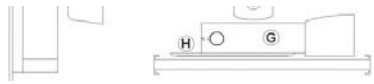

N°	Model	Description		
		matt RAL 1013, plinth and edging in satinized steel with black nickel lacquered finish