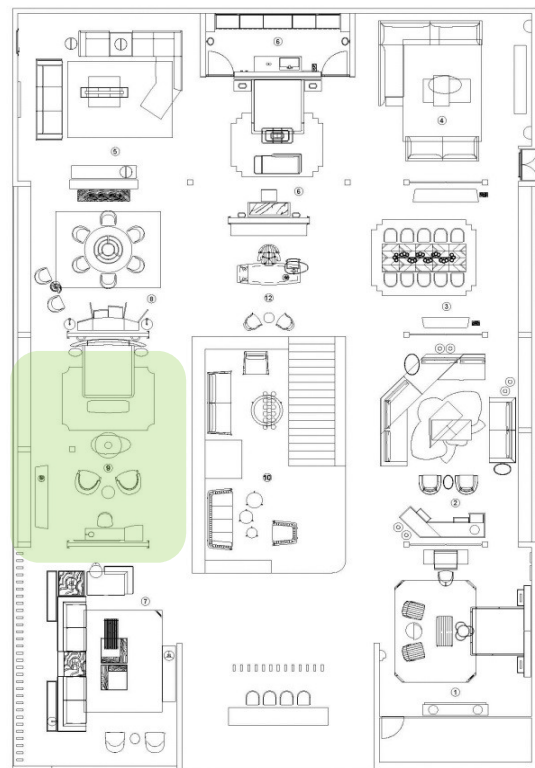

N°	Model	Description
A	PRINCESS	Bed cm. 285x235 H.100 (for mat. 180x200) Headboard upholstered in fabric Rori 24219/05 bamboo with central part pleated/quilted in leather Classic 24263/23 beige, bedframe and feet upholstered in leather Classic 24263/23 beige, feet tips in satinized steel with black nickel lacquered finish Wooden slats 180x200 Orthopedic mattress cm. 180x200 H.20
Q	SOLANGE	Bedcover cm. 280x260
Q	SOLANGE	Bedsheet set with 4 pillows
Q	SOLANGE	Pillows cm. 80x50
B	ZENIT	Bedside table cm. 52x34 H.54 top in marble Sequoia Brown, undertop, base and stem upholstered in leather Malta 24261/09 mercurio
C	PRINCESS	Bench cm. 160x50 H.42 Seat upholstered in fabric Rori 24219/05 bamboo with central part pleated/quilted in leather Classic 24263/23 beige, base structure and feet upholstered in leather Classic 24263/23 beige, feet tips in satinized steel with black nickel lacquered finish
D	GRACE	Armchair cm. 95x90 H.78 Upholstery in fabric Empire 24127/01 perla, internal backrest in leather Malta 24261/09 mercurio, structure in steel lacquered metallic anthracite
E	KENAZ	Round table cm. Ø 47 H.70 Structure in metal with black nickel lacquered finish, undertop in wood lacquered in polish RAL 9005, top in Agata naturale
F	SOWILO	Elliptical low table cm. 150x77 H. 38 Base in resin with manganese finishing, top frame and base profile in satinized steel with black nickel lacquered finish, top in marble Sequoia Brown
G	WESTLEY	Make-up desk cm. 230x59 H.77 without mirror top in smoked glass, wooden legs upholstered in leather Classic 24263/23 beige with feet tips in satinized steel with black nickel lacquered finish, lateral chest of drawers upholstered in leather Classic 24263/23 beige with drawers in veneered wood B.180 flamed sand, inside lacquered in