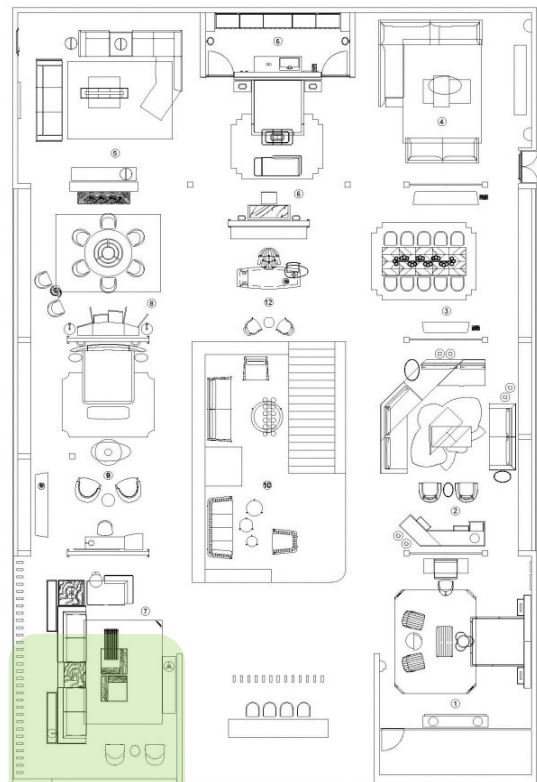

37_ArtGallery_MicheleAstolfi_Foglie_3675.jpg

N°	Model	Description	
A	BABYLON	Sectional sofa composed by: - nr. 1 left lateral element cm. 217x111 H.64 - nr. 1 right lateral element cm. 217x111 H.64 - nr. Penisula element cm.177x112 H.64 Upholstery in nabuk Maestrale 24127/3415 betulla, external profiles and inserts in satinized steel, with champagne lacquered finish. Loose cushion cm. 60x60 in nabuk Maestrale 24127/3415 betulla Loose cushion cm. 40x40 in fabric Knokke 24254/03 camoscio Loose cushion cm. 50x50 in nabuk Maestrale 24127/3415 betulla with embroidery as per drawing	
B	BABYLON	Low table cm. 111x110 H.28 for sectional sofa Upholstery in nabuk Maestrale 24127/3415 betulla, top frame in satinized steel with champagne lacquered finish, top in marble Sahara Noir	
C	HORIZON	Low table cm. 100x100 H.43 Legs externally upholstered in Nabuk Mestrale 24127/3415 betulla and internally covered in satinized steel with champagne lacquered finish, undertop upholstered in Nabuk Mestrale 24127/3415 betulla, top in marble Calacatta Oro with profile in satinized steel with champagne	
D	HORIZON	Console cm. 200x40 H.63 Structure in veneered wood C.510 radica eucalipto frisè, legs internally covered in satinized steel with champagne lacquered finish, top in marble Magic Brown with profile in satinized steel with champagne lacquered finish	
E	HORIZON	Low table cm. 100x100 H.43 Legs externally covered in veneered wood C.510 radica eucalipto frisè and internally covered in satinized steel with champagne lacquered finish, top made up of one panel upholstered in fabric Knokke 24254/03 camoscio, tray and one panel in veneered wood C.510 radica eucalipto frisè and insert in satinized steel with champagne lacquered finish, top profile in satinized steel with champagne lacquered finish	
F	TEA-PARTY	Low table cm. 120x60 H.30 Structure in satinized steel with champagne lacquered finish, top made up of slats in stained	