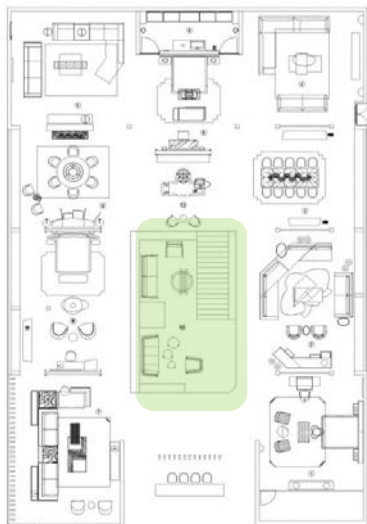

12_GreenLife-sofa_Breeze-LowTable_designMaurizioManzoniRobertoTapinassi_1912.jpg

13_Breeze-LowTable_designMaurizioManzoniRobertoTapinassi_3380.jpg

14_Breeze-LowTable_designMaurizioManzoniRobertoTapinassi_3397.jpg

15_Breeze-LowTable_designMaurizioManzoniRobertoTapinassi_3391.jpg

N°	Model	Description			
A	BOULEVARD	Sofa cm. 253x92 H.79 Structure in solid wood iroko lacquered in colour Testa di moro with closed-pore polished finish, backrest panels upholstered in leather Lys 3033/09 nero plain, armrest panels upholstered in leather Lys 3033/09 nero with oval printing, seat and backrest cushions upholstered in leather Extreme 24124/160 sylt, friezes and leg tips in satinized steel with champagne lacquered finish Loose cushion cm. 50x50 in fabric Parrot 24257/99			
B	BOULEVARD	Armchair cm. 100x92 H.79 Structure in solid wood iroko lacquered in colour Testa di moro with closed-pore polished finish, backrest panels upholstered in leather Lys 3033/09 nero plain, armrest panels upholstered in leather Lys 3033/09 nero with oval printing, seat and backrest cushions upholstered in leather Extreme 24124/160 sylt, friezes and leg tips in satinized steel with champagne lacquered finish Loose cushion cm. 50x50 in fabric Parrot 24257/99			
C	BREEZE	Low table cm. diam. 40 H.60 Structure in solid wood natural iroko, with stained finish, build-in top in glass with artistic decoration Stag Scarabeo - Silver leaf			
D	BREEZE	Low table cm. diam. 50 H.50 Structure in solid wood natural iroko, with build-in top in glass with artistic decoration Green Scarabeo - Silver leaf			
E	BREEZE	Low table cm. diam. 60 H.40 Structure in solid wood natural iroko, with stained finish, build-in top in glass with artistic decoration Black Scarabeo - Golden leaf			
F	BREEZE	Low table cm. diam. 120 H.27 Structure in polished lacquered IROKO wood - top in glass Libellula subject insert Golden leaf			